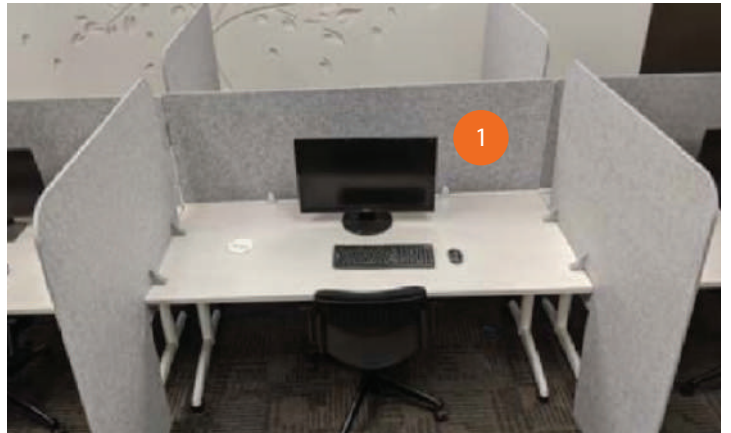

Return and Centre Desk Screens

Standard Sizes

- All 12mm Thickness

Returns

- 1000mm or 1200mm Deep Height 1200mm

Desk Screens

- 1200, 1400, 1600, 1800 and 2400mm
- Height: 400mm or 600mm
- Nominal changes in sizing may occur for sheet optimisation

Features

- Universal - will work with any desk ranges
- Made from ezoBord acoustic material
- Easily cleaned

Colour

- Available from stock in Silver Grey

1 Centre Desk Screen