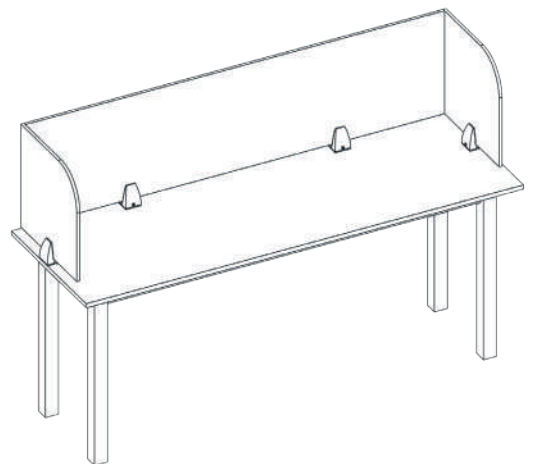

SOCIAL DISTANCING SOLUTIONS

Create physical distance and workspace separation with acoustic desktop solutions

ezoBord™
Design Driven Acoustics