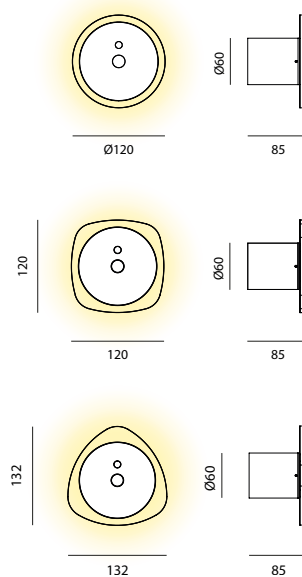

Polycarbonate lamp diffuser with transparent or colored PMMA ring, powder coated metal frame.  
 Diffusore in policarbonato con anello in PMMA trasparente o colorato, struttura in metallo verniciato.

9,5W LED  
 220-240V  
 2700K  
 CRI90  
 ON-OFF | T/fase

CE IP20 LED 24V 1250lm MacAdam Step 3

DESIGN LIGHTING

FINISH OPTIONS  
 FINITURE

FRAME FINISH OPTIONS  
 FINITURE STRUTTURA

Matt Black

CD Led collection