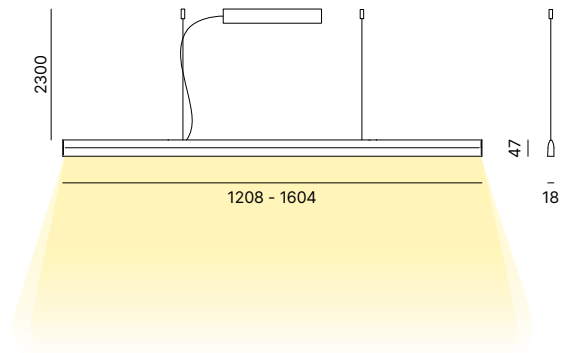

Pendant lamp

FLY

Pendant lamp in powder coated aluminium.
Lampada a sospensione in alluminio verniciato.

Fly 120	Fly 160
23W LED	27W LED
3450 lm	4050 lm
3000K	3000K
CRI90	CRI90
ON-OFF	ON-OFF

DESIGN LIGHTING