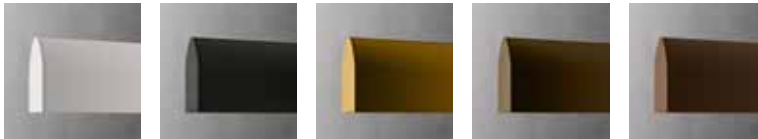

Pendant lamp

FLY

Pendant lamp in powder coated aluminium.
Lampada a sospensione in alluminio verniciato.

Fly 120	Fly 160
23W LED	27W LED
3450 lm	4050 lm
3000K	3000K
CRI90	CRI90
ON-OFF	ON-OFF

DESIGN LIGHTING

CE IP20 LED 24V MacAdam Step 3

LAMP FINISH OPTIONS FINITURE LAMPADA

Matt White

Black Goffratino

Gold

Bronze

Corten

Fly collection