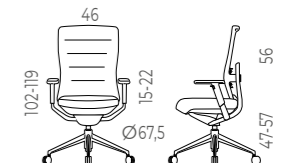

DESCRIPTION	REF.	UNITS	RRP
1	Mobility Desk - 140 x 80 x 64-129cm - Height-adjustable Desk. Surface in White and frame in Black.	MP613P8002T	1	1.191,40
	Black steel cable tray for cable management	61628		
2	Longo Credenza - 155 x 40 x 88cm - White Finish and black glass sliding doors.	LNA518059	1	1.012,20
3	Mobile pedestal - 40 x 52.5 x 55cm - 3 drawer Black Steel Finish model. Key.	J63208	1	289,80
4	TNK Flex Chair - Black frame. 3D armrests and lumbar support. Black aluminium base. Seat and Tex Backrest in upholstered Grey Melange.	Z5268BM14	1	817,60
TOTAL				3.311,00

1

MOBILITY DESK

Desk with electric height control - 2 Motors H 64-129cm.
25mm White melamine surface
Metal steel tube legs in Black
Aluminium injected leg in Black
ABS injected leveler with anti-slip pad.
T-type "Push Latch" Cable Access
Metal cable tray

Mobility Desk	Cable Access	Desk Ref.	Cable Tray	Total RRP
140x80x64-129 cm	Push-Latch	MP613P8002T	61628	1.191,40
160x80x64-129 cm	Push-Latch	MP614P8002T	61648	1.202,60

2

LONGO CREDENZA

155 x 40 x 88 cm Credenza
Black Frame with levelers
White melamine frame
White melamine shelves
Black glass sliding doors

Longo Storage	Reference	Total RRP
155 x 50 x 88 cm	LNA518059	1.012,20

3

MOBILE PEDESTAL

3 fully removable drawers
Black steel frame
Security key and Pen Tray
Standard safety wheels
Anti-tipping system

Pedestal	Reference	Total RRP
40 x 52.5 x 55cm	J63208	289,80

4

TNK FLEX TASK SEATING

Black frame
Upholstered seat in Melange Grey
Melange Grey Upholstered TEX Backrest
Height adjustable and 360° tilting backrest
3D armrests: height, backwards/forwards, sideward.
Height adjustable Lumbar Support
4 position Syncro Mechanism
Trasla 7 position seat Mechanism
Gas lift height adjustment
Base: Black Polyamide or Black Aluminium
Silent black wheels