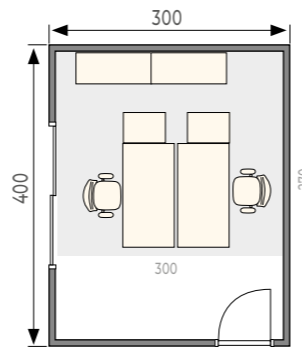

Efit Chair	Reference	Total RRP
White PP - White Polyamide Base	EF1511T82	408,80
Black PP - Black Polyamide Base	EF1513T82	408,80

FINISHES

	DESCRIPTION	REF.	UNITS	RRP
1	Talent 500 Desk - Folding, height-adjustable desk with wheels. 120 x 69 x 74-104cm White surface and white frame.	TL572L0000	2	1.615,60
2	Melamine Storage - 100 x 42 x 150cm - White Finish and White hinged doors.	AR84400	2	817,60
3	Mobile pedestal - 41 x 56.5 x 55cm - 3 drawer White Melamine Finish model. Key.	J83200	2	375,20
4	Efit Chair - Efit Series 10. White backrest. 2D armrests White Polyamide Base. Upholstered seat and backrest. in black.	EF1511T82	2	817,60
TOTAL				3.626,00