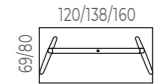

TALENT 300 DESK

25mm White melamine surface with protective rubber edges
Folding desk top with locking/unlocking system
Ø60mm extruded aluminium bar in white
Aluminium injected legs in white
Stacking protection on legs
65mm diameter wheels. 2 locked and 2 unlocked.

Talent 300 Desk	Desk Ref.	Total RRP
120 x 69 x 74cm	TL372J0000	478,80
138 x 69 x 74cm	TL373J0000	492,80
160 x 69 x 74cm	TL374J0000	506,80
138 x 80 x 74cm	TL33J0000	508,20
160 x 80 x 74cm	TL34J0000	525,00