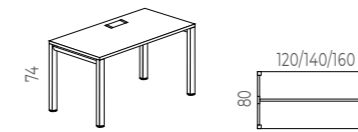

VITAL PRO DESK

Description	Measurements	Cable Access	Desk Ref.	Cable Tray	Total RRP
25mm White melamine surface Metal steel tube legs in White ABS injected leveler with anti-slip pad. T-type "Push Latch" Cable Access Metal cable tray	120 x 80 x 74cm	Push-Latch	VR5121000T	58600	351,40
	140 x 80 x 74cm	Push-Latch	VR5131000T	58620	373,80
	160 x 80 x 74cm	Push-Latch	VR5141000T	58640	394,80