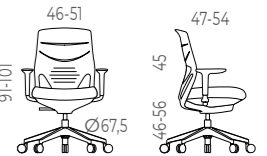

EFIT TASK SEATING

Polypropylene backrest in white or black
Adaptive Lumbar Support
Upholstered seat in black
2D armrests: adjustable in height and distance between armrests
4 position Syncro Mechanism
Trasla 7 position seat Mechanism
Gas lift height adjustment
White or Black Polyamide Base
Silent black wheels

Efit Chair	Reference	Total RRP
White PP - White Polyamide Base	EF4211T82	340,20
Black PP - Black Polyamide Base	EF4213T82	340,20