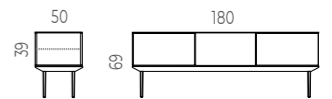

LONGO CREDENZA

180 x 50 x 69cm Credenza
White Frame with levelers
White melamine frame
White melamine shelves
White glass sliding doors

Longo Storage	Reference	Total RRP
180 x 50 x 69cm	LNA120152	875,00