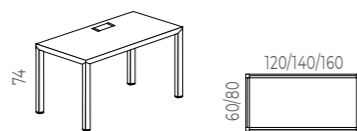

PRISMA DESK

Description	Measurements	Cable Access	Desk Ref.	Cable Tray	Total RRP
19mm White melamine surface Hot rolled steel profile - Lime Oak (imitation wood) ABS injected leveler with anti-slip pad. White T-type "Push Latch" Cable Access White metal cable tray	120 x 60 x 74cm	No	PM12F01	40180	492,80
	120 x 80 x 74cm	Push-Latch	PM11F01T	40180	557,20
	140 x 80 x 74cm	Push-Latch	PM13F01T	40100	572,60
	160 x 80 x 74cm	Push-Latch	PM14F01T	40120	592,20