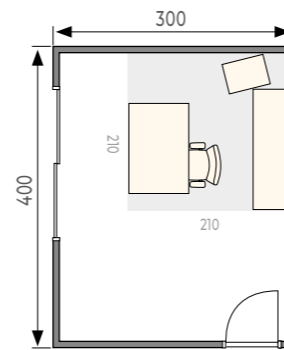

PRISMA DESK

19mm Lime Oak melamine surface
Hot rolled steel profile - Lime Oak (imitation wood)
ABS injected leveler with anti-slip pad.
White T-type "Push Latch" Cable Access
White metal cable tray

Prisma Desk	Cable Access	Desk Ref.	Cable Tray	Total RRP
120 x 60 x 74cm	No	PM12FIT	40180	492,80
120 x 80 x 74cm	Push-Latch	PM11FIT	40180	557,20
140 x 80 x 74cm	Push-Latch	PM13FIT	40100	572,60
160 x 80 x 74cm	Push-Latch	PM14FIT	40120	592,20