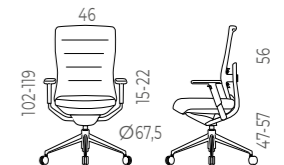

80 x 42 x 150cm Credenza
White melamine frame
White melamine shelves
Hinged Melamine Doors
White aluminium handles
Security key and Pen Tray
Anti-moisture foot with levelers

Melamine Storage	Reference	Total RRP
80 x 42 x 150cm	AR84400	347,20
80 x 42 x 185cm	AR85400	415,80

MOBILE PEDESTAL

3 fully removable drawers
Black steel frame
Security key and Pen Tray
Standard safety wheels
Anti-tipping system

Pedestal	Reference	Total RRP
40 x 52.5 x 55cm	J63208	289,80

TNK FLEX TASK SEATING

Black frame
Upholstered seat in Melange Grey
Melange Grey Upholstered TEX Backrest
Height adjustable and 360° tilting backrest
3D armrests: height, backwards/forwards, sideward.
Height adjustable Lumbar Support
4 position Syncro Mechanism
Trasla 7 position seat Mechanism
Gas lift height adjustment
Base: Black Polyamide or Black Aluminium
Silent black wheels