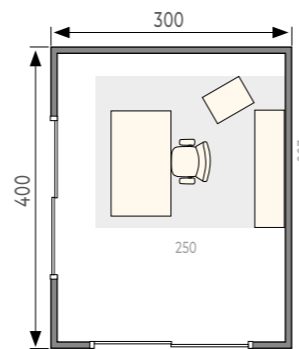

DESCRIPTION	REF.	UNITS	RRP
1	Mobility Desk - 140 x 80 x 64-129cm - Height-adjustable Desk. Surface in White and frame in Black.	MP613P8002T	1	1.191,40
	Black steel cable tray for cable management	61628		
2	Longo Credenza - 155 x 40 x 88cm - White Finish and black glass sliding doors.	LNA518059	1	1.012,20
3	Mobile pedestal - 40 x 52.5 x 55cm - 3 drawer Black Steel Finish model. Key.	J63208	1	289,80
4	TNK Flex Chair - Black frame. 3D armrests and lumbar support. Black aluminium base. Seat and Tex Backrest in upholstered Grey Melange.	Z5268BM14	1	817,60
TOTAL				3.311,00

1

MOBILITY DESK

Desk with electric height control - 2 Motors H 64-129cm.
25mm White melamine surface
Metal steel tube legs in Black
Aluminium injected leg in Black
ABS injected leveler with anti-slip pad.
T-type "Push Latch" Cable Access
Metal cable tray

Mobility Desk	Cable Access	Desk Ref.	Cable Tray	Total RRP
140x80x64-129 cm	Push-Latch	MP613P8002T	61628	1.191,40
160x80x64-129 cm	Push-Latch	MP614P8002T	61648	1.202,60

2

LONGO CREDENZA

155 x 40 x 88 cm Credenza
Black Frame with levelers
White melamine frame
White melamine shelves
Black glass sliding doors

Longo Storage	Reference	Total RRP
155 x 50 x 88 cm	LNA518059	1.012,20

3

MOBILE PEDESTAL

3 fully removable drawers
Black steel frame
Security key and Pen Tray
Standard safety wheels
Anti-tipping system

Pedestal	Reference	Total RRP
40 x 52.5 x 55cm	J63208	289,80

4

TNK FLEX TASK SEATING

Black frame
Upholstered seat in Melange Grey
Melange Grey Upholstered TEX Backrest
Height adjustable and 360° tilting backrest
3D armrests: height, backwards/forwards, sideward.
Height adjustable Lumbar Support
4 position Syncro Mechanism
Trasla 7 position seat Mechanism
Gas lift height adjustment
Base: Black Polyamide or Black Aluminium
Silent black wheels