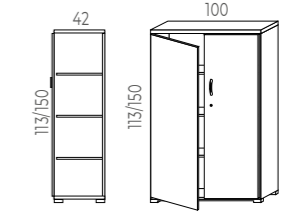

MOBILE PEDESTAL

3 fully removable drawers
White melamine frame
White aluminium handles
Security key and Pen Tray
Standard safety wheels

Pedestal	Reference	Total RRP
41 x 56.5 x 55cm	J83200	187,60