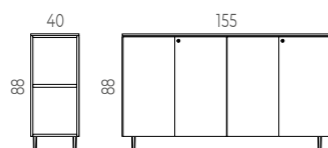

LONGO CREDENZA

Description	Measurements	Desk Ref.	Total RRP
155 x 40 x 69cm Credenza Black Frame with levelers White melamine frame White melamine shelves Black glass sliding doors	155 x 50 x 69cm	LNA518059	1.012,20

Products marked with this icon are specific products held for quick shipping; after order confirmation, they are made ready (5 working days) for shipping in the next load.