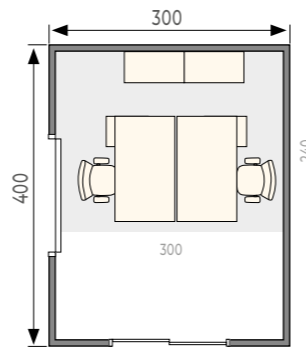

	DESCRIPTION	REF.	UNITS	RRP
1	Mobility Desk - 140 x 164 x 64-129cm - Height-adjustable Desk. Surface in White and frame in Black.	MP673P8002T	1	2.605,40
	Black steel cable tray for cable management	61628		
	Screen for double desks. Melange grey upholstery	ZB24182M14		
2	Melamine Storage - 80 x 42 x 150cm - White Finish and White hinged doors.	AR84400	2	694,40
3	Mobile pedestal - 40 x 52.5 x 55cm - 3 drawer Black Steel Finish model. Key.	J63208	2	579,60
4	TNK Flex Chair - Black frame. 3D armrests and lumbar support. Black aluminium base. Seat and Tex Backrest in upholstered Grey Melange.	Z5268BM14	2	1.635,20
	TOTAL			5.514,60