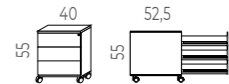

MOBILE PEDESTAL

3 fully removable drawers
Black steel frame
Security key and Pen Tray
Standard safety wheels
Anti-tipping system

Pedestal	Reference	Total RRP
40 x 52.5 x 55cm	J63208	289,80