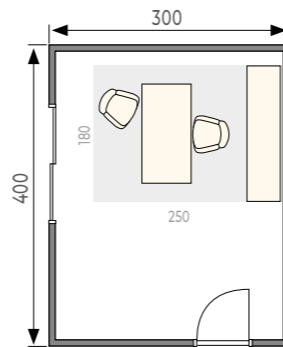

FINISHES

1

LONGO DESK

19mm white melamine surface
White Frame
ABS injected leveler with anti-slip pad.
T-type "Push Latch" Cable Access
Metal cable tray

Longo Desk	Cable Access	Desk Ref.	Cable Tray	Total RRP
132 x 66 x 74cm	No	LNM631000		522,20
132 x 80 x 74cm	Push-Latch	LNM131000T	TT10	641,20
160 x 80 x 74cm	Push-Latch	LNM141000T	TT10	673,40