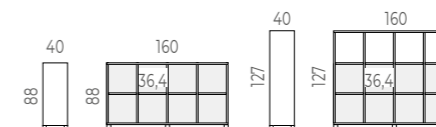

CUBIC STORAGE

Description	Measurements	Reference	Total RRP
30mm Melamine surface in white 30mm Melamine sides, base, and shelves in white 10mm Melamine back panel in white Black Polyamide leveler	160 x 40 x 88cm	NL110100	474,60
	160 x 40 x 127cm	NL115100	604,80