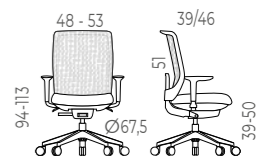

DESCRIPTION	REF.	UNITS	RRP
1	Vital Pro Desk - 140 x 80 x 74cm - White finish surface and white frame.	VR5131000T	1	373,80
	White steel cable tray for cable management	58620		
2	Melamine Storage - 80 x 42 x 150cm - White Finish and White hinged doors.	AR84400	1	347,20
3	Cubic Storage - 160 x 40 x 88cm - White Finish	NL10100	1	474,60
4	TRIM Chair - White frame. 2D armrests and lumbar support. White aluminium base. Black Upholstered Seat and Black Technical Mesh Backrest.	TR304210T82	1	499,80
	TOTAL			1.695,40

VITAL PRO DESK

25mm White melamine surface
Metal steel tube legs in White
ABS injected leveler with anti-slip pad.
T-type "Push Latch" Cable Access
Metal cable tray

Vital Pro Desk	Cable Access	Desk Ref.	Cable Tray	Total RRP
120 x 80 x 74cm	Push-Latch	VR5121000T	58600	351,40
140 x 80 x 74cm	Push-Latch	VR5131000T	58620	373,80
160 x 80 x 74cm	Push-Latch	VR5141000T	58640	394,80

MELAMINE STORAGE

80 x 42 x 150cm Credenza
White melamine frame
White melamine shelves
Hinged Melamine Doors
White aluminium handles
Security key and Pen Tray
Anti-moisture foot with levelers

Melamine Storage	Reference	Total RRP
80 x 42 x 150cm	AR84400	347,20
80 x 42 x 185cm	AR85400	415,80

CUBIC STORAGE

30mm Melamine surface in white
30mm Melamine sides, base, and shelves in white
10mm Melamine back panel in white
Black Polyamide leveler

Cubic Storage	Reference	Total RRP
160 x 40 x 88cm	NL10100	474,60
160 x 40 x 127cm	NL15100	604,80

TRIM TASK SEATING

White or black frame
Lumbar Support
Upholstered seat in black
Technical mesh backrest in black
2D armrests: adjustable in height and distance between armrests
4 position Syncro Mechanism
Trasla 7 position seat Mechanism
Gas lift height adjustment
White Aluminium or Black Polyamide Base
Silent black wheels