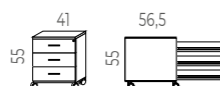

MOBILE PEDESTAL- MELAMINE