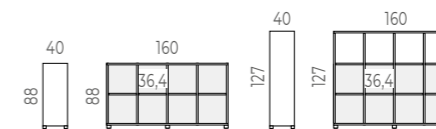

CUBIC STORAGE

Description	Measurements	Reference	Total RRP
30mm Melamine surface in lime oak finish 30mm Melamine sides, base, and shelves in white 10mm Melamine back panel in white Black Polyamide leveler	160 x 40 x 88cm	NL110011	474,60
	160 x 40 x 127cm	NL115110	604,80