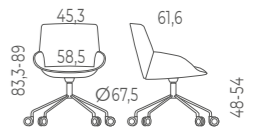

NOOM CHAIR

Series 30 Model
Semi-upholstered backrest
Two colour French Seams:
• M14 Grey Melange Interior
• M22 Dark Grey Melange External
4 spoke base - White Aluminium
Silent wheels

Noom 30 Chair	Reference	Total RRP
White aluminium base	NM32503M14	691,60
Black aluminium base	NM32583M14	691,60