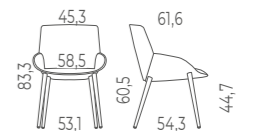

NOOM CHAIR

Series 30 Model
Semi-upholstered backrest
Two colour French Sewing:
• M14 Grey Melange Interior
• M22 Dark Grey Melange External
4 leg base of Natural Beech Wood

Noom 30 Chair	Reference	Total RRP
4 Beech Wood Legs	NM32113M14	627,20