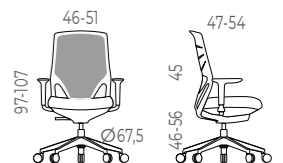

EFIT TASK SEATING

Polypropylene backrest in white or black
Adaptive Lumbar Support
Upholstered Seat and Backrest in black
2D armrests: adjustable in height and distance between armrests
4 position Syncro Mechanism
Trasla 7 position seat Mechanism
Gas lift height adjustment
White or Black Polyamide Base
Silent black wheels

Efit Chair	Reference	Total RRP
White PP - White Polyamide Base	EF1511T82	408,80
Black PP - Black Polyamide Base	EF1513T82	408,80