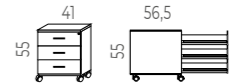

3 fully removable drawers
Lime Oak melamine frame
White aluminium handles
Security key and Pen Tray
Standard safety wheels

Pedestal	Reference	Total RRP
41 x 56.5 x 55cm	J83211	187,60

STAY TASK SEATING

White frame
Upholstered seat in black
Technical mesh backrest in black
2D armrests: adjustable in height and distance between armrests
Height adjustable Lumbar Support
4 position Syncro Mechanism
Trasla 7 position seat Mechanism
Gas lift height adjustment
Base: White Polyamide or White Aluminium
Silent black wheels