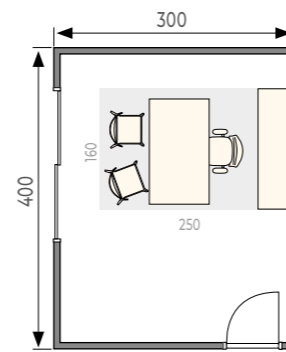

PRISMA DESK

19mm White melamine surface
Hot rolled steel profile - Lime Oak (imitation wood)
ABS injected leveler with anti-slip pad.
White T-type "Push Latch" Cable Access
White metal cable tray

Prisma Desk	Cable Access	Desk Ref.	Cable Tray	Total RRP
120 x 60 x 74cm	No	PM12F01	40180	492,80
120 x 80 x 74cm	Push-Latch	PM11F01T	40180	557,20
140 x 80 x 74cm	Push-Latch	PM13F01T	40100	572,60
160 x 80 x 74cm	Push-Latch	PM14F01T	40120	592,20