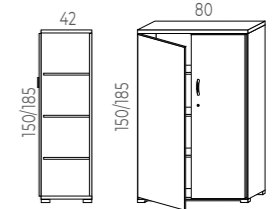

MELAMINE STORAGE

80 x 42 x 150cm Credenza
White melamine frame
White melamine shelves
Hinged Melamine Doors
White aluminium handles
Security key and Pen Tray
Anti-moisture foot with levelers

Melamine Storage	Reference	Total RRP
80 x 42 x 150cm	AR84400	347,20
80 x 42 x 185cm	AR85400	415,80