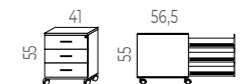

MOBILE PEDESTAL

3 fully removable drawers
White melamine frame
White aluminium handles
Security key and Pen Tray
Standard safety wheels

Pedestal	Reference	Total RRP
41 x 56,5 x 55cm	J83200	187,60