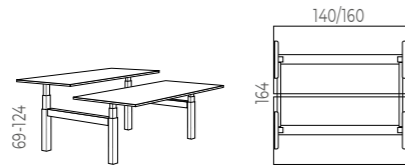

DOUBLE MOBILITY STEP DESK

Description	Measurements	Cable Access	Desk Ref.	Screen	Cable Tray	Total RRP
Desk with electric height control - 2 Motors Height Range: 64-129cm. 25mm White melamine surface Metal steel tube legs in Black Aluminium injected leg in Black ABS injected leveler with anti-slip pad. T-type "Push Latch" Cable Access Metal cable tray Screen for double desks. Melange grey upholstery	140 x 80 x 74cm	Push-Latch	MP673P8002T	ZB24I82M14	61628	2.605,40
	160 x 80 x 74cm	Push-Latch	MP674P8002T	ZB25I82M14	61648	2.644,60

Products marked with this icon are specific products held for quick shipping; after order confirmation, they are made ready (5 working days) for shipping in the next load.