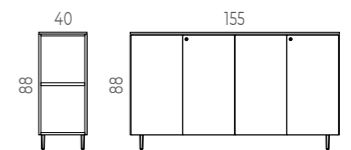

DESCRIPTION	REF.	UNITS	RRP
1	Mobility Desk - 140 x 80 x 64-129cm - Height-adjustable Desk. Surface in White and frame in Black.	MP613P8002T	1	1.191,40
	Black steel cable tray for cable management	61628		
2	Longo Credenza - 155 x 40 x 88cm - White Finish and black glass sliding doors.	LNA518059	1	1.012,20
3	Mobile pedestal - 40 x 52.5 x 55cm - 3 drawer Black Steel Finish model. Key.	J63208	1	289,80
4	TNK Flex Chair - Black frame. 3D armrests and lumbar support. Black aluminium base. Seat and Tex Backrest in upholstered Grey Melange.	Z5268BM14	1	817,60
TOTAL				3.311,00

1

MOBILITY DESK

Desk with electric height control - 2 Motors H 64-129cm.
25mm White melamine surface
Metal steel tube legs in Black
Aluminium injected leg in Black
ABS injected leveler with anti-slip pad.
T-type "Push Latch" Cable Access
Metal cable tray

Mobility Desk	Cable Access	Desk Ref.	Cable Tray	Total RRP
140x80x64-129 cm	Push-Latch	MP613P8002T	61628	1.191,40
160x80x64-129 cm	Push-Latch	MP614P8002T	61648	1.202,60

2

LONGO CREDENZA

155 x 40 x 88 cm Credenza
Black Frame with levelers
White melamine frame
White melamine shelves
Black glass sliding doors

Longo Storage	Reference	Total RRP
155 x 50 x 88 cm	LNA518059	1.012,20

3

MOBILE PEDESTAL

3 fully removable drawers
Black steel frame
Security key and Pen Tray
Standard safety wheels
Anti-tipping system

Pedestal	Reference	Total RRP
40 x 52.5 x 55cm	J63208	289,80

4

TNK FLEX TASK SEATING

Black frame
Upholstered seat in Melange Grey
Melange Grey Upholstered TEX Backrest
Height adjustable and 360° tilting backrest
3D armrests: height, backwards/forwards, sideward.
Height adjustable Lumbar Support
4 position Syncro Mechanism
Trasla 7 position seat Mechanism
Gas lift height adjustment
Base: Black Polyamide or Black Aluminium
Silent black wheels