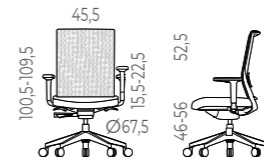

Black frame
Upholstered seat in Melange Grey
Melange Grey Upholstered TEX Backrest
Height adjustable and 360° tilting backrest
3D armrests: height, backwards/forwards, sideward.
Height adjustable Lumbar Support
4 position Syncro Mechanism
Trasla 7 position seat Mechanism
Gas lift height adjustment
Base: Black Polyamide or Black Aluminium
Silent black wheels

TNK Flex Chair	Reference	Total RRP
Black Polyamide Base	Z5263BM14	749,00
Black aluminium base	Z5268BM14	817,60

STAY TASK SEATING