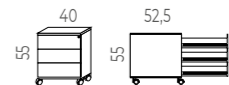

Longo Storage	Reference	Total RRP
155 x 50 x 88 cm	LNA518059	1.012,20

3

MOBILE PEDESTAL

3 fully removable drawers
Black steel frame
Security key and Pen Tray
Standard safety wheels
Anti-tipping system

Pedestal	Reference	Total RRP
40 x 52.5 x 55cm	J63208	289,80