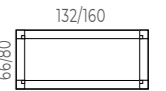

FINISHES

1

LONGO DESK

19mm white melamine surface
White Frame
ABS injected leveler with anti-slip pad.
T-type "Push Latch" Cable Access
Metal cable tray

Longo Desk	Cable Access	Desk Ref.	Cable Tray	Total RRP
132 x 66 x 74cm	No	LNM631000		522,20
132 x 80 x 74cm	Push-Latch	LNM131000T	TT10	641,20
160 x 80 x 74cm	Push-Latch	LNM141000T	TT10	673,40