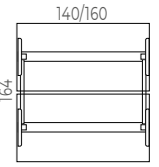

Mobility Desk	Cable Access	Desk Ref.	Screen	Cable Tray	Total RRP
140x164x64-129 cm	Push-Latch	MP673P8002T	ZB24182M14	61628	2.605,40
160x164x64-129 cm	Push-Latch	MP674P8002T	ZB25182M14	61648	2.644,60