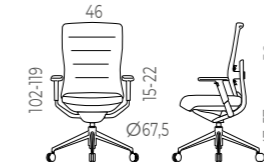

TASK SEATING

TNK FLEX TASK SEATING