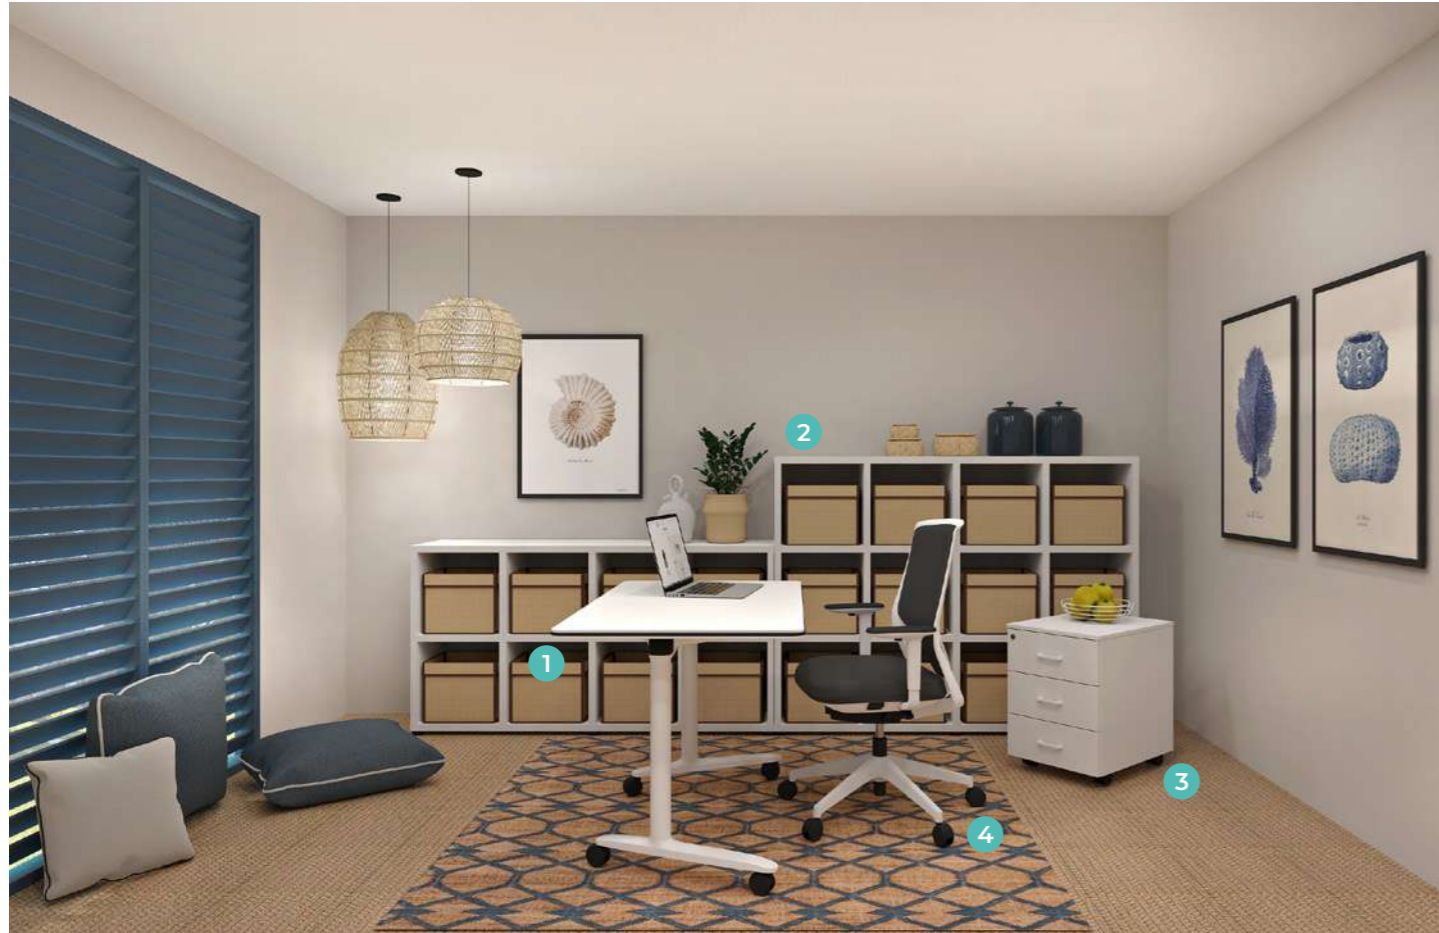

DESCRIPTION	REF.	UNITS	RRP
1	Talent 300 Desk - Folding desk with wheels. 120 x 69 x 74cm White surface and white frame.	TL372J0000	1	478,80
2	Cubic Storage - 160 x 40 x 88cm - White Finish	NL110100	1	474,60
2	Cubic Storage - 160 x 40 x 127cm - White Finish	NL115100	1	604,80
3	Mobile pedestal - 41 x 56,5 x 55cm - 3 drawer White Melamine Finish model. Key.	J83200	1	187,60
4	Efit Chair - Efit Series 10. White backrest. 2D armrests White Polyamide Base. Upholstered seat and backrest in black.	EF1511T82	1	408,80
TOTAL				2.154,60