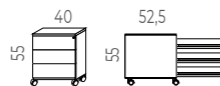

Pictures

Description	Measurements	Reference	Total RRP
3 fully removable drawers Black steel frame Security key and Pen Tray Standard safety wheels Anti-tipping system	40 x 52.5 x 55cm	J63208	289,80

WE LOVE
Wellbeing

www.actiu.com