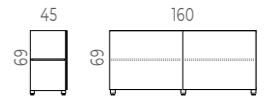

DESCRIPTION	REF.	UNITS	RRP
1	Prisma Desk - 120 x 80 x 74cm - Lime Oak finish with cable Cable Access	PM11FIT	1	557,20
	White steel cable tray for cable management	40180		
2	Prisma Credenza - 160 x 45 x 69cm - Lime Oak Finish and white sliding doors.	PMA1601	1	546,00
3	Mobile pedestal - 41 x 56.5 x 55cm - 3 drawer Lime Oak Finish model. White aluminium handles. Key.	J83211	1	187,60
4	Stay Chair - Stay with 2D armrests and lumbar support. White frame. White polyamide base. Black seat. Technical Harlequin mesh backrest in black	91012T82	1	387,80
TOTAL				1.678,60

PRISMA DESK

19mm Lime Oak melamine surface
Hot rolled steel profile - Lime Oak (imitation wood)
ABS injected leveler with anti-slip pad.
White T-type "Push Latch" Cable Access
White metal cable tray

Prisma Desk	Cable Access	Desk Ref.	Cable Tray	Total RRP
120 x 60 x 74cm	No	PM12FIT	40180	492,80
120 x 80 x 74cm	Push-Latch	PM11FIT	40180	557,20
140 x 80 x 74cm	Push-Latch	PM13FIT	40100	572,60
160 x 80 x 74cm	Push-Latch	PM14FIT	40120	592,20

PRISMA CREDENZA

160 x 45 x 69cm Credenza
Lime Oak melamine frame
Lime Oak melamine shelves
White melamine sliding doors
Leveler base

Prisma Storage	Reference	Total RRP
160 x 45 x 69cm	PMA1601	546,00

MOBILE PEDESTAL

3 fully removable drawers
Lime Oak melamine frame
White aluminium handles
Security key and Pen Tray
Standard safety wheels

Pedestal	Reference	Total RRP
41 x 56.5 x 55cm	J83211	187,60

STAY TASK SEATING

White frame
Upholstered seat in black
Technical mesh backrest in black
2D armrests: adjustable in height and distance between armrests
Height adjustable Lumbar Support
4 position Syncro Mechanism
Trasla 7 position seat Mechanism
Gas lift height adjustment
Base: White Polyamide or White Aluminium
Silent black wheels