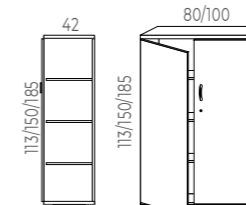

MELAMINE STORAGE WITH HINGED DOORS