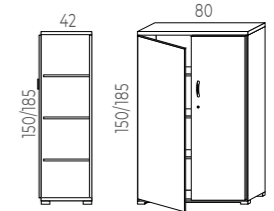

Melamine Storage	Reference	Total RRP
80 x 42 x 150cm	AR84400	347,20
80 x 42 x 185cm	AR85400	415,80