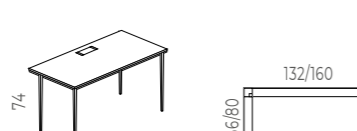

LONGO DESK

Description	Measurements	Cable Access	Desk Ref.	Cable Tray	Total RRP
19mm white melamine surface White Frame ABS injected leveler with anti-slip pad. T-type "Push Latch" Cable Access Metal cable tray	132 x 66 x 74cm	No	LN631000	--	522,20
	132 x 80 x 74cm	Push-Latch	LN131000T	T110	641,20
	160 x 80 x 74cm	Push-Latch	LN141000T	T110	673,40

Products marked with this icon are specific products held for quick shipping; after order confirmation, they are made ready (5 working days) for shipping in the next load.