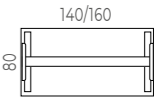

MOBILITY DESK

Desk with electric height control - 2 Motors H 64-129cm.
25mm White melamine surface
Metal steel tube legs in Black
Aluminium injected leg in Black
ABS injected leveler with anti-slip pad.
T-type "Push Latch" Cable Access
Metal cable tray

Mobility Desk	Cable Access	Desk Ref.	Cable Tray	Total RRP
140x80x64-129 cm	Push-Latch	MP613P8002T	61628	1.191,40
160x80x64-129 cm	Push-Latch	MP614P8002T	61648	1.202,60