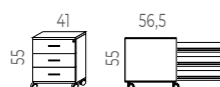

MOBILE PEDESTAL- MELAMINE