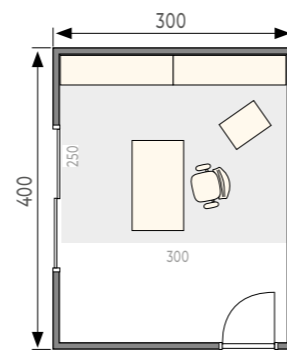

DESCRIPTION	REF.	UNITS	RRP
1	Talent 300 Desk - Folding desk with wheels. 120 x 69 x 74cm White surface and white frame.	TL372J0000	1	478,80
2	Cubic Storage - 160 x 40 x 88cm - White Finish	NL110100	1	474,60
2	Cubic Storage - 160 x 40 x 127cm - White Finish	NL115100	1	604,80
3	Mobile pedestal - 41 x 56,5 x 55cm - 3 drawer White Melamine Finish model. Key.	J83200	1	187,60
4	Efit Chair - Efit Series 10. White backrest. 2D armrests White Polyamide Base. Upholstered seat and backrest in black.	EF1511T82	1	408,80
TOTAL				2.154,60

TALENT 300 DESK

25mm White melamine surface with protective rubber edges
Folding desk top with locking/unlocking system
Ø60mm extruded aluminium bar in white
Aluminium injected legs in white
Stacking protection on legs
65mm diameter wheels. 2 locked and 2 unlocked.

Talent 300 Desk	Desk Ref.	Total RRP
120 x 69 x 74cm	TL372J0000	478,80
138 x 69 x 74cm	TL373J0000	492,80
160 x 69 x 74cm	TL374J0000	506,80
138 x 80 x 74cm	TL33J0000	508,20
160 x 80 x 74cm	TL34J0000	525,00