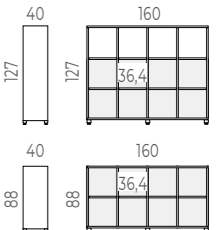

	DESCRIPTION	REF.	UNITS	RRP
1	Prisma Desk - 140 x 80 x 74cm - White/Lime Oak finish with cable Cable Access	PM13F01T	1	572,60
	White steel cable tray for cable management	40100		
2	Cubic Storage - 160 x 40 x 88cm - White/Lime Oak Finish	NL10011	1	474,60
3	Efit Chair - Efit Series 40. White backrest. 2D armrests White Polyamide Base. Black seat.	EF4211T82	1	340,20
4	Wing Chair - Polypropylene Backrest and Seat in White	WG1000	2	235,20
TOTAL				1.316,00

PRISMA DESK

19mm White melamine surface
Hot rolled steel profile - Lime Oak (imitation wood)
ABS injected leveler with anti-slip pad.
White T-type "Push Latch" Cable Access
White metal cable tray

Prisma Desk	Cable Access	Desk Ref.	Cable Tray	Total RRP
120 x 60 x 74cm	No	PM12F01	40180	492,80
120 x 80 x 74cm	Push-Latch	PM11F01T	40180	557,20
140 x 80 x 74cm	Push-Latch	PM13F01T	40100	572,60
160 x 80 x 74cm	Push-Latch	PM14F01T	40120	592,20

CUBIC STORAGE

30mm Melamine surface in lime oak finish
30mm Melamine sides, base, and shelves in white
10mm Melamine back panel in white
Black Polyamide leveler

Cubic Storage	Reference	Total RRP
160 x 40 x 88cm	NL10011	474,60
160 x 40 x 127cm	NL115110	604,80