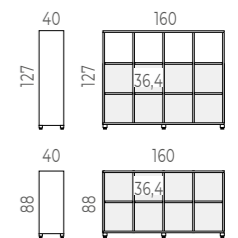

CUBIC STORAGE

30mm Melamine surface in white
30mm Melamine sides, base, and shelves in white
10mm Melamine back panel in white
Black Polyamide leveler

Cubic Storage	Reference	Total RRP
160 x 40 x 88cm	NL110100	474,60
160 x 40 x 127cm	NL115100	604,80