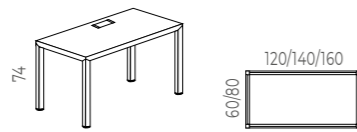

PRISMA DESK

Description	Measurements	Cable Access	Desk Ref.	Cable Tray	Total RRP
19mm Lime Oak melamine surface Hot rolled steel profile - Lime Oak (imitation wood) ABS injected leveler with anti-slip pad. White T-type "Push Latch" Cable Access White metal cable tray	120 x 60 x 74cm	No	PM12F11	40180	492,80
	120 x 80 x 74cm	Push-Latch	PM11F11T	40180	557,20
	140 x 80 x 74cm	Push-Latch	PM13F11T	40100	572,60
	160 x 80 x 74cm	Push-Latch	PM14F11T	40120	592,20