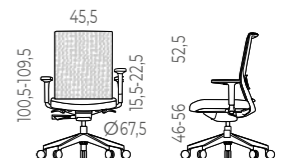

DESCRIPTION	REF.	UNITS	RRP
1	Prisma Desk - 120 x 80 x 74cm - Lime Oak finish with cable Cable Access	PM11FIT	1	557,20
	White steel cable tray for cable management	40180		
2	Prisma Credenza - 160 x 45 x 69cm - Lime Oak Finish and white sliding doors.	PMA1601	1	546,00
3	Mobile pedestal - 41 x 56.5 x 55cm - 3 drawer Lime Oak Finish model. White aluminium handles. Key.	J83211	1	187,60
4	Stay Chair - Stay with 2D armrests and lumbar support. White frame. White polyamide base. Black seat. Technical Harlequin mesh backrest in black	91012T82	1	387,80
TOTAL				1.678,60

PRISMA DESK

19mm Lime Oak melamine surface
Hot rolled steel profile - Lime Oak (imitation wood)
ABS injected leveler with anti-slip pad.
White T-type "Push Latch" Cable Access
White metal cable tray

Prisma Desk	Cable Access	Desk Ref.	Cable Tray	Total RRP
120 x 60 x 74cm	No	PM12FIT	40180	492,80
120 x 80 x 74cm	Push-Latch	PM11FIT	40180	557,20
140 x 80 x 74cm	Push-Latch	PM13FIT	40100	572,60
160 x 80 x 74cm	Push-Latch	PM14FIT	40120	592,20

PRISMA CREDENZA

160 x 45 x 69cm Credenza
Lime Oak melamine frame
Lime Oak melamine shelves
White melamine sliding doors
Leveler base

Prisma Storage	Reference	Total RRP
160 x 45 x 69cm	PMA1601	546,00

MOBILE PEDESTAL

3 fully removable drawers
Lime Oak melamine frame
White aluminium handles
Security key and Pen Tray
Standard safety wheels

Pedestal	Reference	Total RRP
41 x 56.5 x 55cm	J83211	187,60

STAY TASK SEATING

White frame
Upholstered seat in black
Technical mesh backrest in black
2D armrests: adjustable in height and distance between armrests
Height adjustable Lumbar Support
4 position Syncro Mechanism
Trasla 7 position seat Mechanism
Gas lift height adjustment
Base: White Polyamide or White Aluminium
Silent black wheels