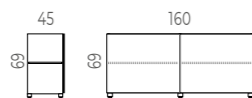

PRISMA CREDENZA

Description	Measurements	Reference	Total RRP
160 x 45 x 69cm Credenza Lime Oak melamine frame Lime Oak melamine shelves White melamine sliding doors Leveler base	160 x 45 x 69cm	PMA1601	546,00