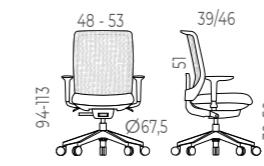

White frame
Upholstered seat in black
Technical mesh backrest in black
2D armrests: adjustable in height and distance between armrests
Height adjustable Lumbar Support
4 position Syncro Mechanism
Trasla 7 position seat Mechanism
Gas lift height adjustment
Base: White Polyamide or White Aluminium
Silent black wheels

Stay Chair	Reference	Total RRP
Polyamide Base	910112T82	387,80
Aluminium Base	900112T82	428,40

TRIM TASK SEATING