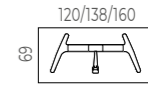

MELAMINE STORAGE

100 x 42 x 150cm Storage
White melamine frame
White melamine shelves
Hinged Melamine Doors
White aluminium handles
Security key and Pen Tray
Anti-moisture foot with levelers

Melamine Storage	Reference	Total RRP
100 x 42 x 113cm	AR13400	347,20
100 x 42 x 150cm	AR14400	408,80