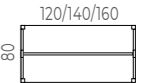

VITAL PRO DESK

25mm White melamine surface
Metal steel tube legs in White
ABS injected leveler with anti-slip pad.
T-type "Push Latch" Cable Access
Metal cable tray

Vital Pro Desk	Cable Access	Desk Ref.	Cable Tray	Total RRP
120 x 80 x 74cm	Push-Latch	VR5121000T	58600	351,40
140 x 80 x 74cm	Push-Latch	VR5131000T	58620	373,80
160 x 80 x 74cm	Push-Latch	VR5141000T	58640	394,80