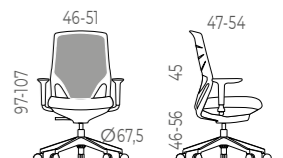

DESCRIPTION	REF.	UNITS	RRP
1	Talent 500 Desk - Folding, height-adjustable desk with wheels. 120 x 69 x 74-104cm White surface and white frame.	TL572L0000	2	1.615,60
2	Melamine Storage - 100 x 42 x 150cm - White Finish and White hinged doors.	AR84400	2	817,60
3	Mobile pedestal - 41 x 56.5 x 55cm - 3 drawer White Melamine Finish model. Key.	J83200	2	375,20
4	Efit Chair - Efit Series 10. White backrest. 2D armrests White Polyamide Base. Upholstered seat and backrest. in black.	EF1511T82	2	817,60
TOTAL				3.626,00

TALENT 500 DESK

25mm White melamine surface with protective rubber edges
Folding desk top with locking/unlocking system
Gas lift height adjustment system
Two piece aluminium telescopic central column. White finish
Aluminium injected legs in white
Stacking protection on legs
65mm diameter wheels. 2 locked and 2 unlocked.

Talent 500 Desk	Desk Ref.	Total RRP
120 x 69 x 74-104cm	TL572L0000	807,80
138 x 69 x 74-104cm	TL573L0000	826,00
160 x 69 x 74-104cm	TL574L0000	845,60

MELAMINE STORAGE

100 x 42 x 150cm Storage
White melamine frame
White melamine shelves
Hinged Melamine Doors
White aluminium handles
Security key and Pen Tray
Anti-moisture foot with levelers

Melamine Storage	Reference	Total RRP
100 x 42 x 113cm	AR13400	347,20
100 x 42 x 150cm	AR14400	408,80

MOBILE PEDESTAL

3 fully removable drawers
White melamine frame
White aluminium handles
Security key and Pen Tray
Standard safety wheels

Pedestal	Reference	Total RRP
41 x 56.5 x 55cm	J83200	187,60

EFIT TASK SEATING