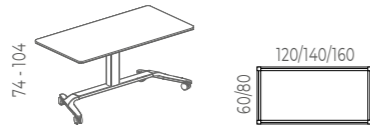

TALENT 500 DESK

Description	Measurements	Desk Ref.	Total RRP
25mm White melamine surface with protective rubber edges Folding desk top with locking/unlocking system Gas lift height adjustment system Two piece aluminium telescopic central column. White finish Aluminium injected legs in white Stacking protection on legs 65mm diameter wheels. 2 locked and 2 unlocked.	120 x 69 x 74-104cm	TL572L0000	807,80
	138 x 69 x 74-104cm	TL573L0000	826,00
	160 x 69 x 74-104cm	TL574L0000	845,60