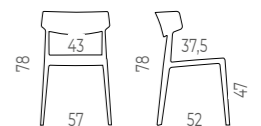

WING CHAIR

Polypropylene Backrest and Seat
Rubber or Felt Tips

Wing Chair	Reference	Total RRP
White PP	WG1000	117,60
Grey PP	WG1021	117,60
Blue PP	WG1013	117,60
Dark Orange PP	WG1016	117,60
Mustard PP	WG1024	117,60
Pistachio PP	WG1025	117,60
Black PP	WG1010	130,20