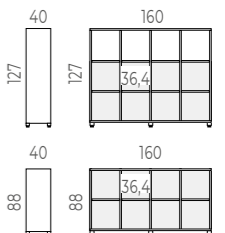

TRIM TASK SEATING

White or black frame
Lumbar Support
Upholstered seat in black
Technical mesh backrest in black
2D armrests: adjustable in height and distance between armrests
4 position Syncro Mechanism
Trasla 7 position seat Mechanism
Gas lift height adjustment
White Aluminium or Black Polyamide Base
Silent black wheels

TRIM Chair	Reference	Total RRP
White PP - White Aluminium Base	TR304210T82	499,80
Black PP - Black Polyamide Base	TR384233T82	459,20