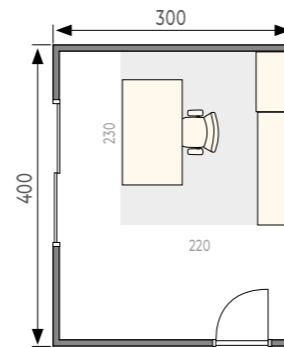

VITAL PRO DESK

25mm White melamine surface
Metal steel tube legs in White
ABS injected leveler with anti-slip pad.
T-type "Push Latch" Cable Access
Metal cable tray

Vital Pro Desk	Cable Access	Desk Ref.	Cable Tray	Total RRP
120 x 80 x 74cm	Push-Latch	VR5121000T	58600	351,40
140 x 80 x 74cm	Push-Latch	VR5131000T	58620	373,80
160 x 80 x 74cm	Push-Latch	VR5141000T	58640	394,80