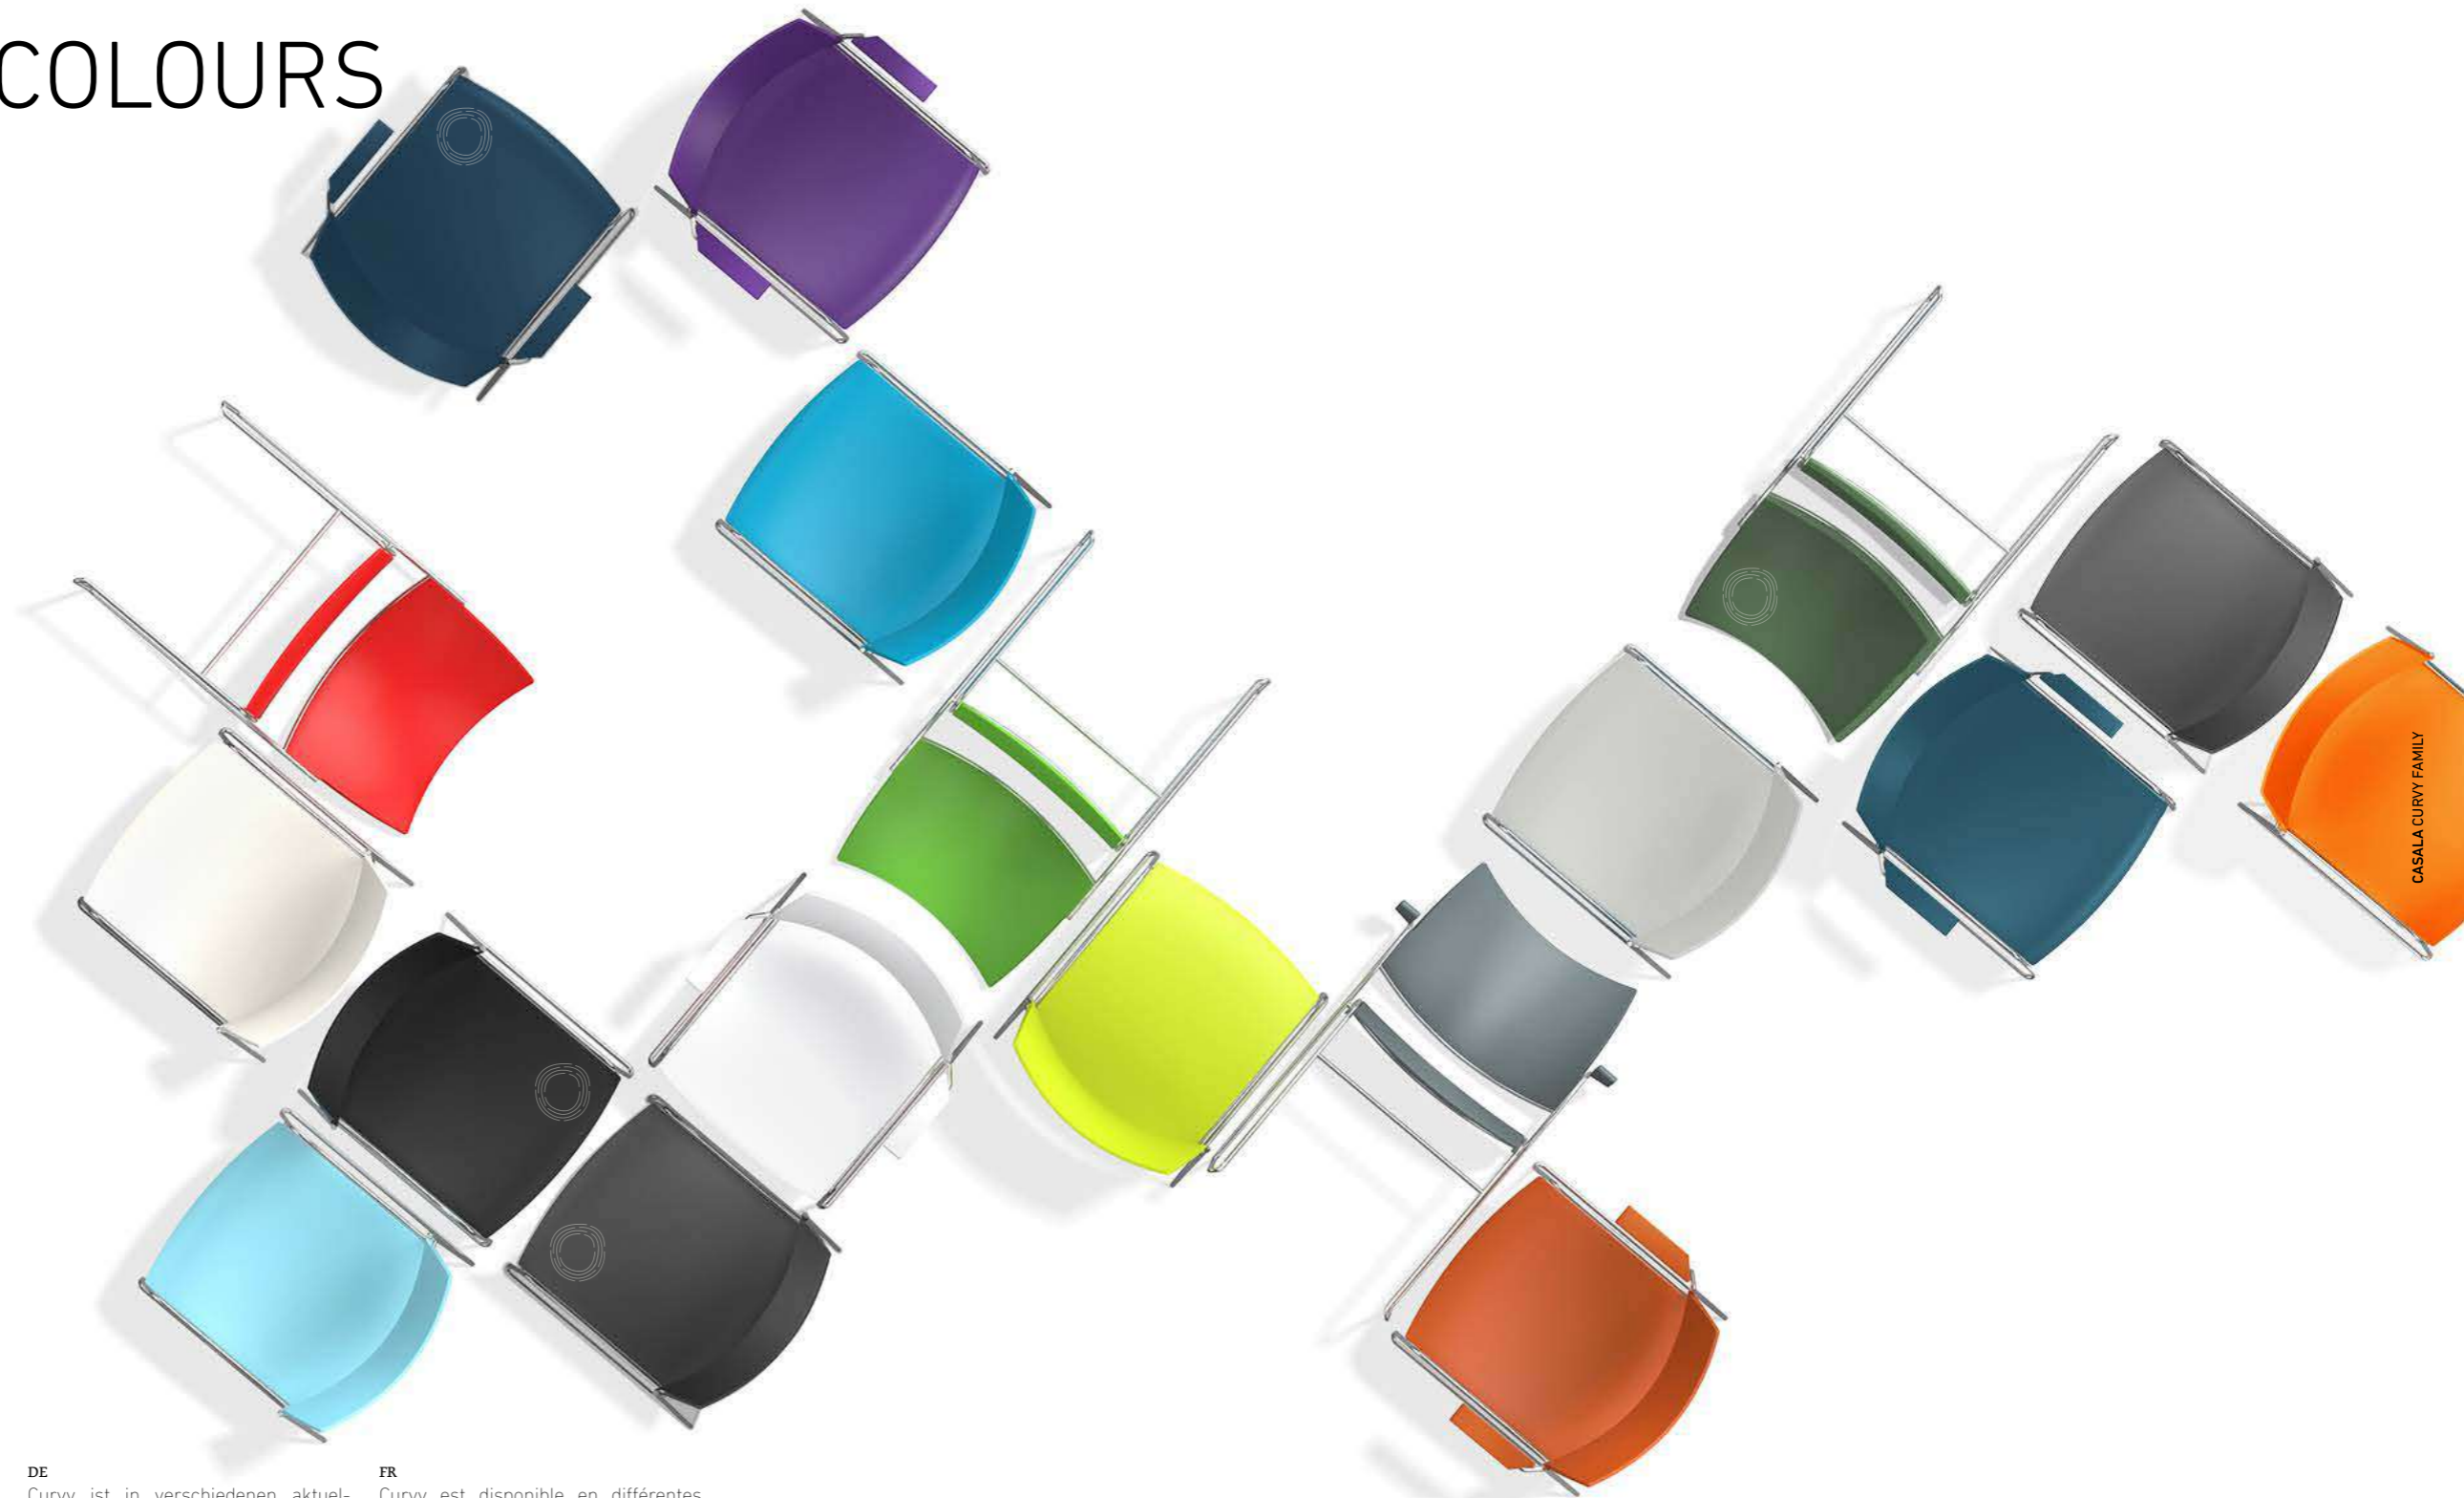

COLOURS

UK
Curvy comes in different contemporary colours to match your design concept. No matter which colour you choose, rest assured that Curvy will add a fresh, modern touch to the room.

NL
Curvy is verkrijgbaar in diverse eigentijdse kleuren. Hiermee kunt u Curvy perfect afstemmen op uw inrichtingsconcept. Welke kleur u ook kiest, met Curvy geeft u iedere ruimte een frisse, moderne uitstraling.

DE
Curvy ist in verschiedenen aktuellen Farben erhältlich. Damit können Sie den Curvy perfekt auf Ihr Einrichtungskonzept abstimmen. Egal für welche Farbe Sie sich entscheiden, mit dem Curvy bekommt jeder Raum eine frische, moderne Ausstrahlung.

FR
Curvy est disponible en différentes couleurs contemporaines. Ce qui vous permet de parfaitement adapter Curvy à votre concept d'aménagement. Quelle que soit la couleur que vous choisissez, Curvy donne à chaque espace un aspect frais et moderne !

Colour range

- Black
- Graphite
- Grey
- Brick
- Tomato

- Orange
- Lime green
- Apple green
- Sky blue
- Azur blue

- Petrol
- Violet
- Sand
- Crème white
- Clear white

Colour range Circular

- Lava black
- Stone grey
- Forest green
- Ocean blue