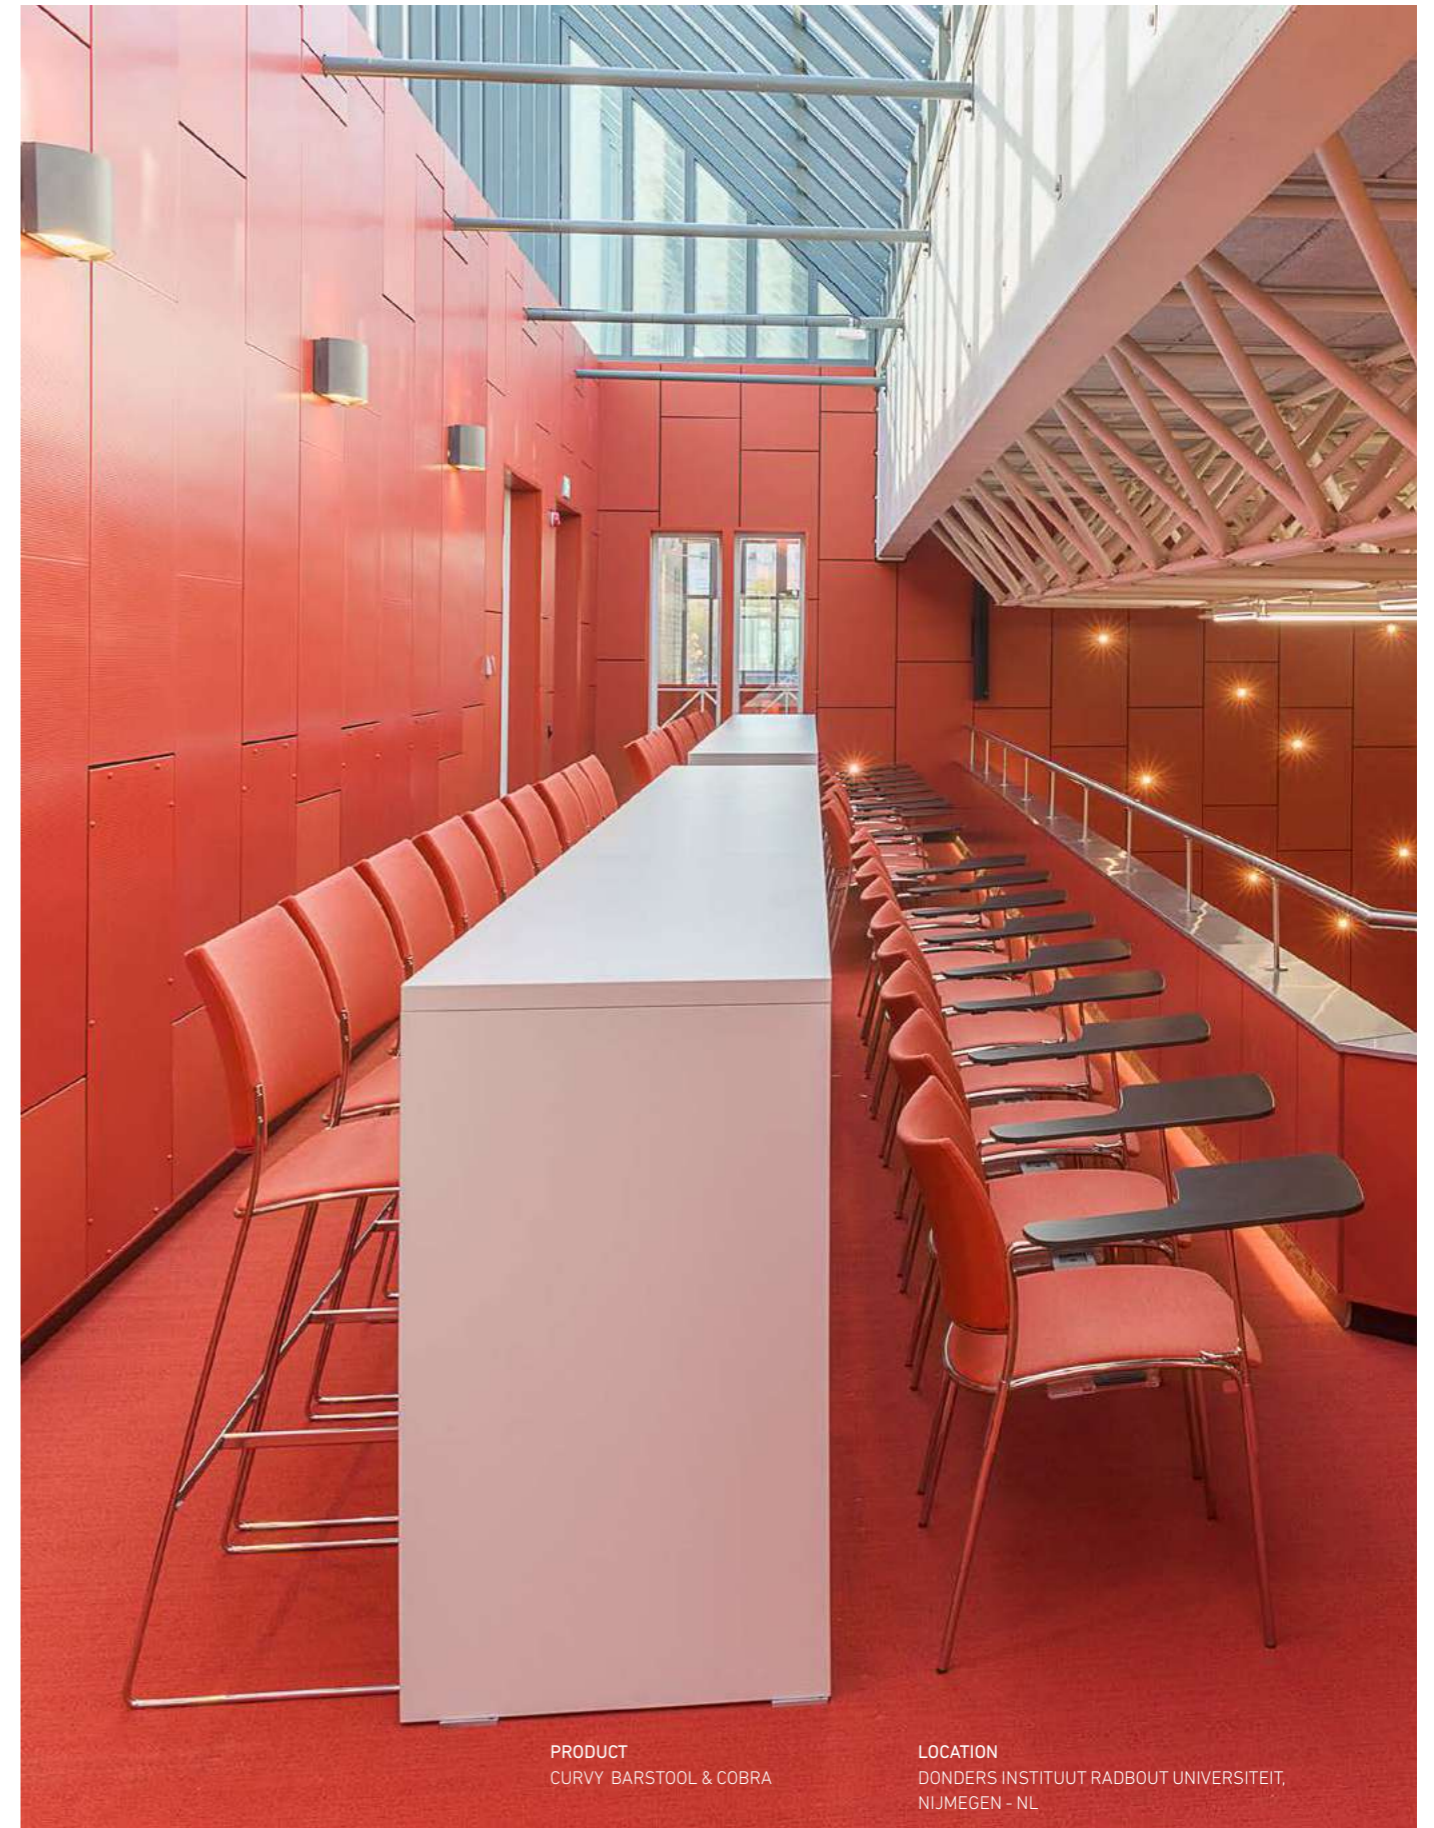

PRODUCT
CURVY BARSTOOL & COBRA

LOCATION
DONDERS INSTITUUT RADBOUW UNIVERSITEIT,
NIJMEGEN - NL