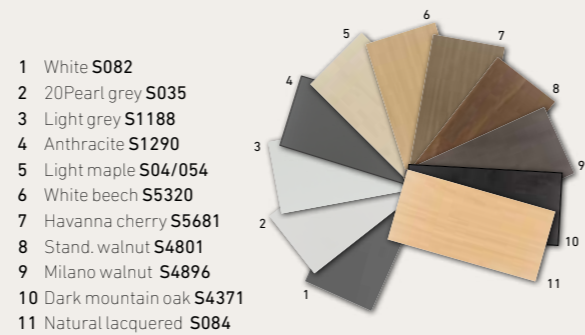

Colour range

- Black
- Graphite
- Grey
- Brick
- Tomato

- Orange
- Lime green
- Apple green
- Sky blue
- Azur blue

- Petrol
- Violet
- Sand
- Crème white
- Clear white

Colour range Circular

- Lava black
- Stone grey
- Forest green
- Ocean blue

PRODUCT
CURVY TRAVERSE

LOCATION
GROENE HART ZIEKENHUIS, NL - GOUDA

FINISHES

plastic colours

- | | | | |
|---------------|---------------|----------------|------------------------------|
| 1 Clear white | 6 Apple green | 11 Graphite | Colour range Circular |
| 2 Brick | 7 Lime green | 12 Crème white | 16 Ocean blue |
| 3 Tomato | 8 Violet | 13 Sand | 17 Forest green |
| 4 Azur blue | 9 Black | 14 Petrol | 18 Lava black |
| 5 Sky blue | 10 Grey | 15 Orange | 19 Stone grey |

veneers

- 1 Beech
- 2 Maple
- 3 Oak
- 4 Walnut

staining & lacquer

- 1 White S082
- 2 20Pearl grey S035
- 3 Light grey S1188
- 4 Anthracite S1290
- 5 Light maple S04/054
- 6 White beech S5320
- 7 Havanna cherry S5681
- 8 Stand. walnut S4801
- 9 Milano walnut S4896
- 10 Dark mountain oak S4371
- 11 Natural lacquered S084