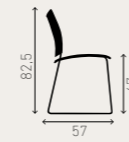

CARVER

CARVER 1258/00 7.4 KG 1259/00 7.8 KG 2258/00 8 KG

shell plastic