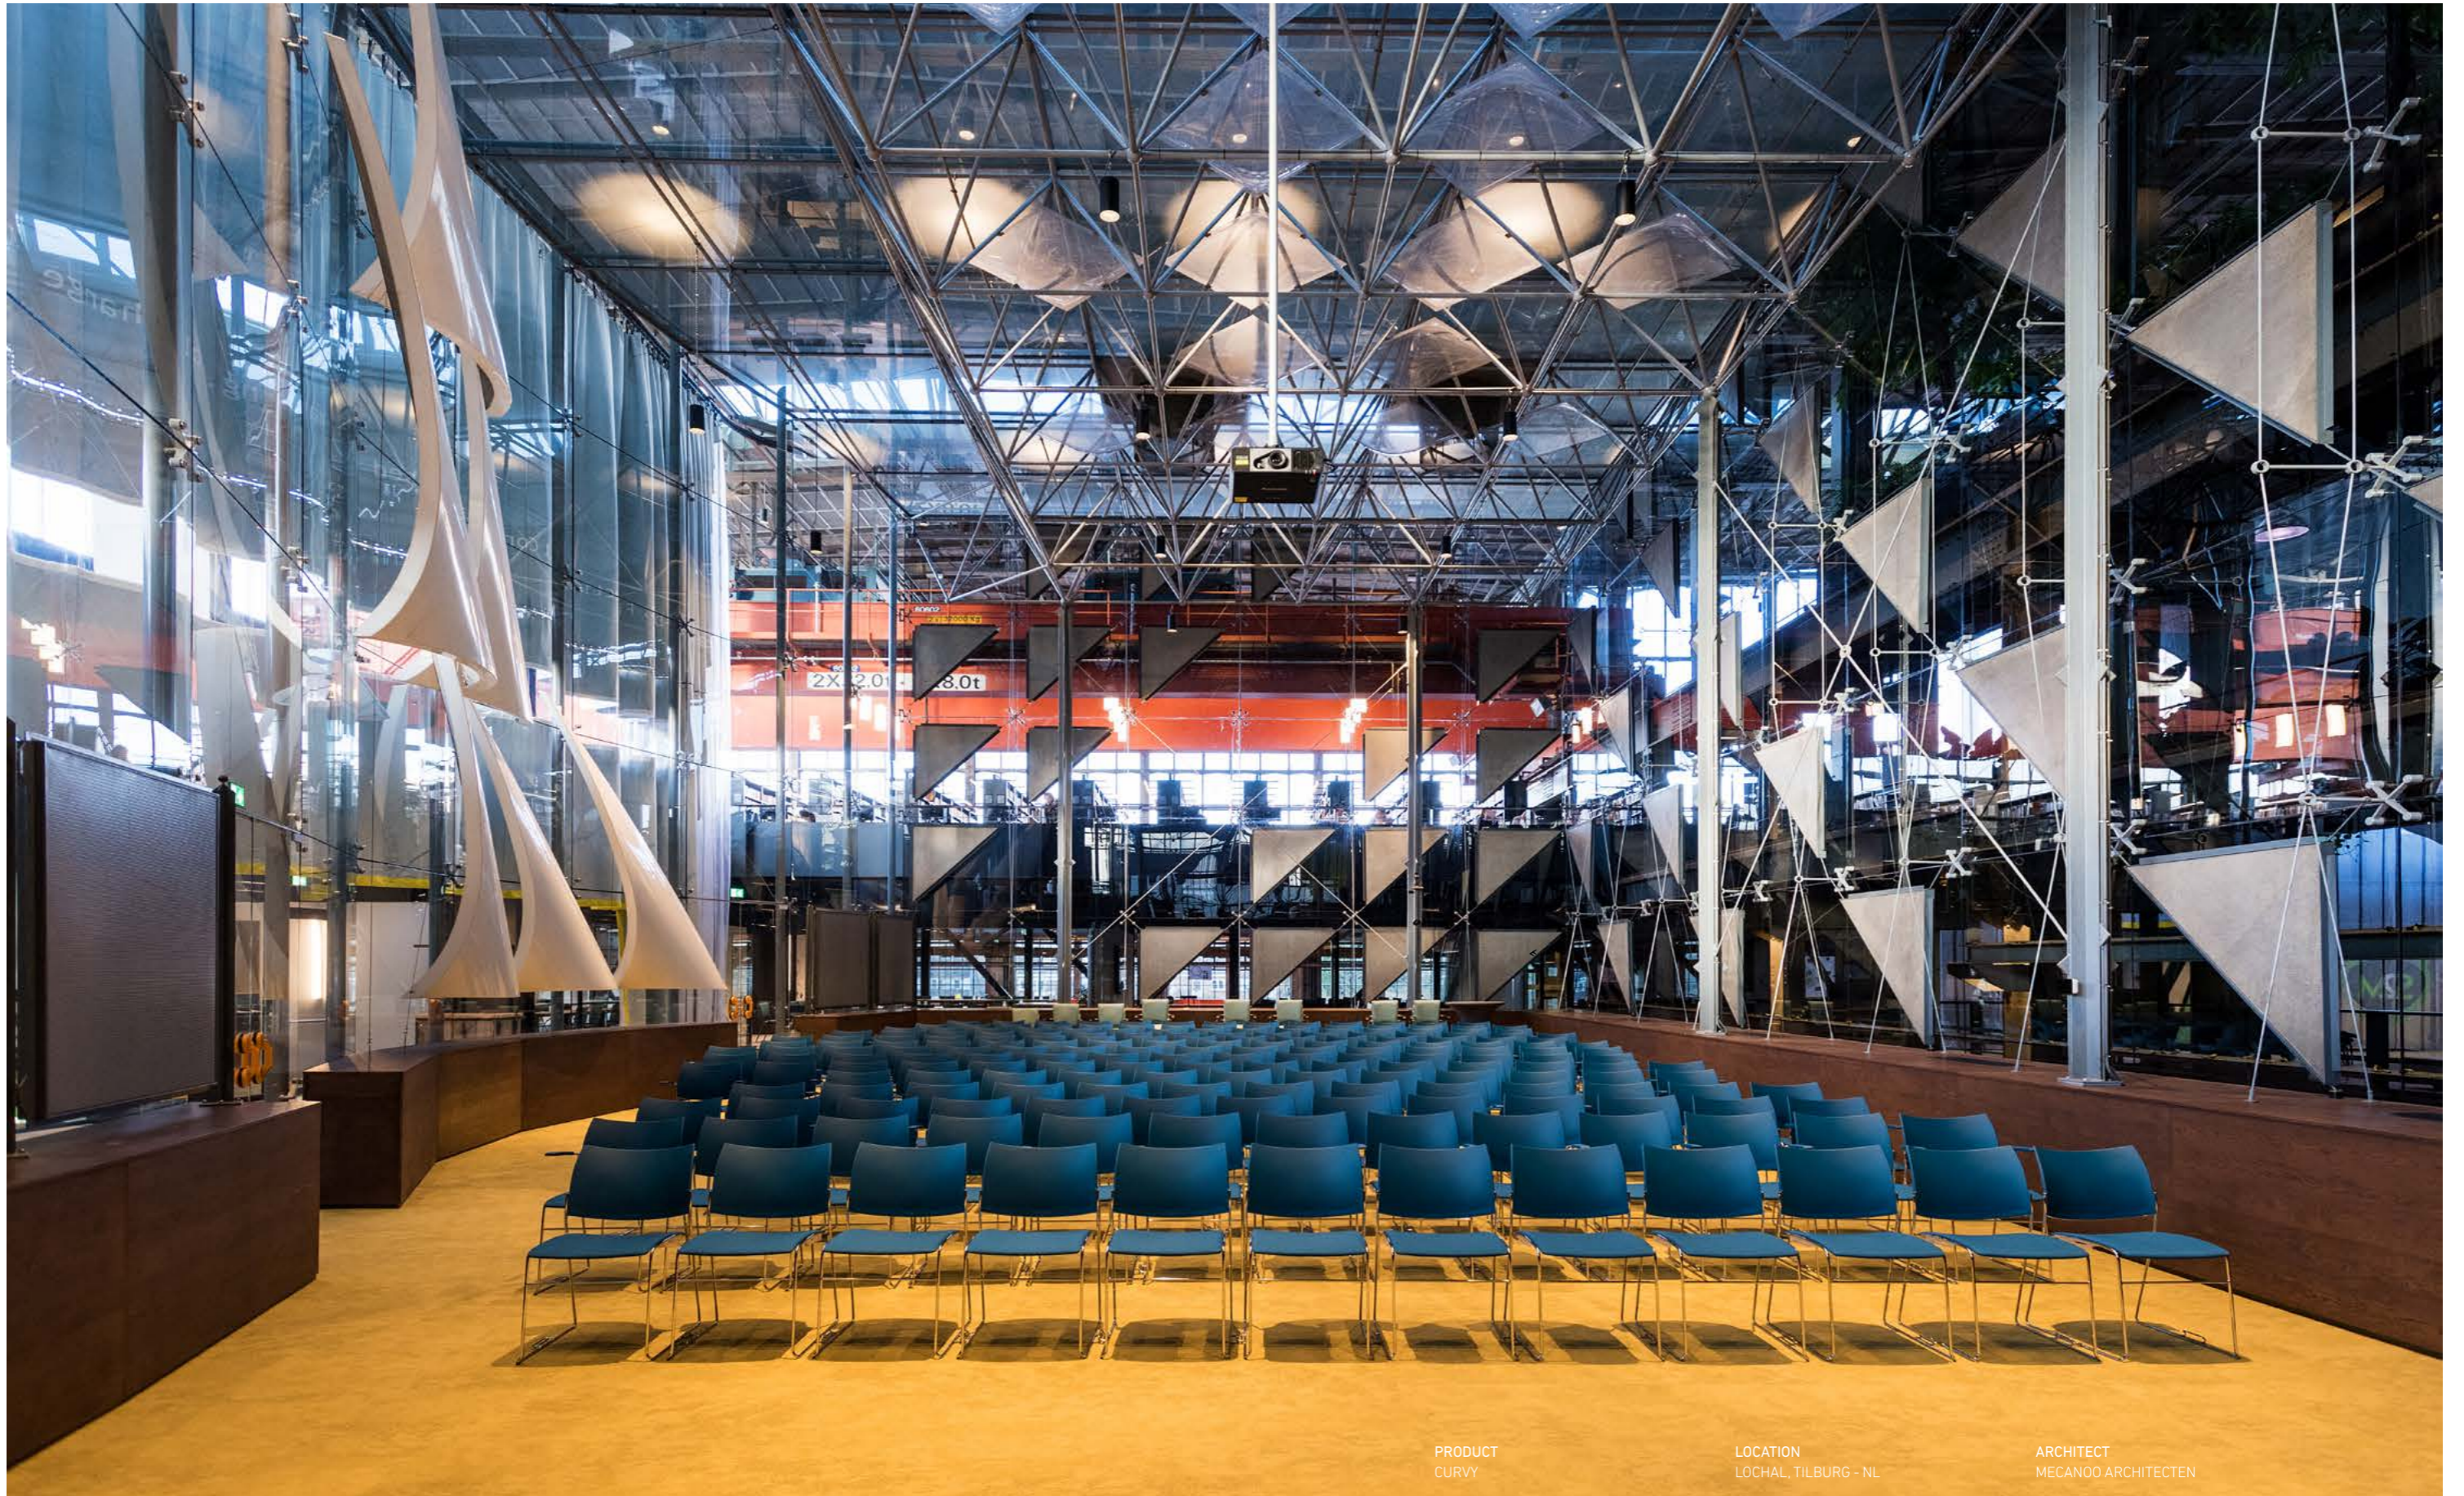

CASALA CURRY FAMILY

CASALA CURRY FAMILY

PRODUCT
CURVY

LOCATION
LOCHAL, TILBURG - NL

ARCHITECT
MECANOO ARCHITECTEN