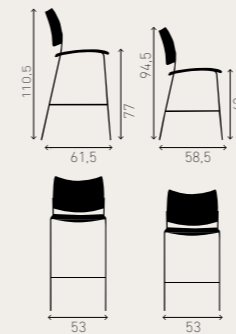

shell natural beech

3289/07 9.9 KG

Backrest natural beech +
upholstered seat

3287/07 10.2 KG

Backrest padded upholstered
+ upholstered seat

sizes in cm

COBRA BARSTOOL

COBRA BARSTOOL counter