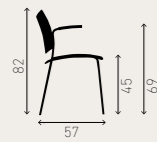

COBRA

COBRA 1278/00 5.5 KG 1279/00 5.7 KG 2278/00 6 KG

shell plastic