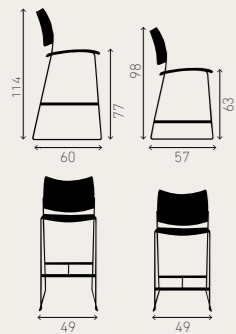

CURVY BARSTOOL

CURVY BARSTOOL counter

1288/06 8.7 KG

shell plastic

1289/06 8.9 KG

shell plastic,
upholstered seat

2288/06 9.3 KG

fully upholstered