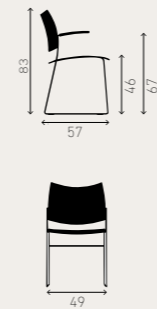

CURVY

CURVY

1288/00 7 KG

shell plastic

1289/00 7.2 KG

shell plastic, upholstered seat

2288/00 7.5 KG

fully upholstered