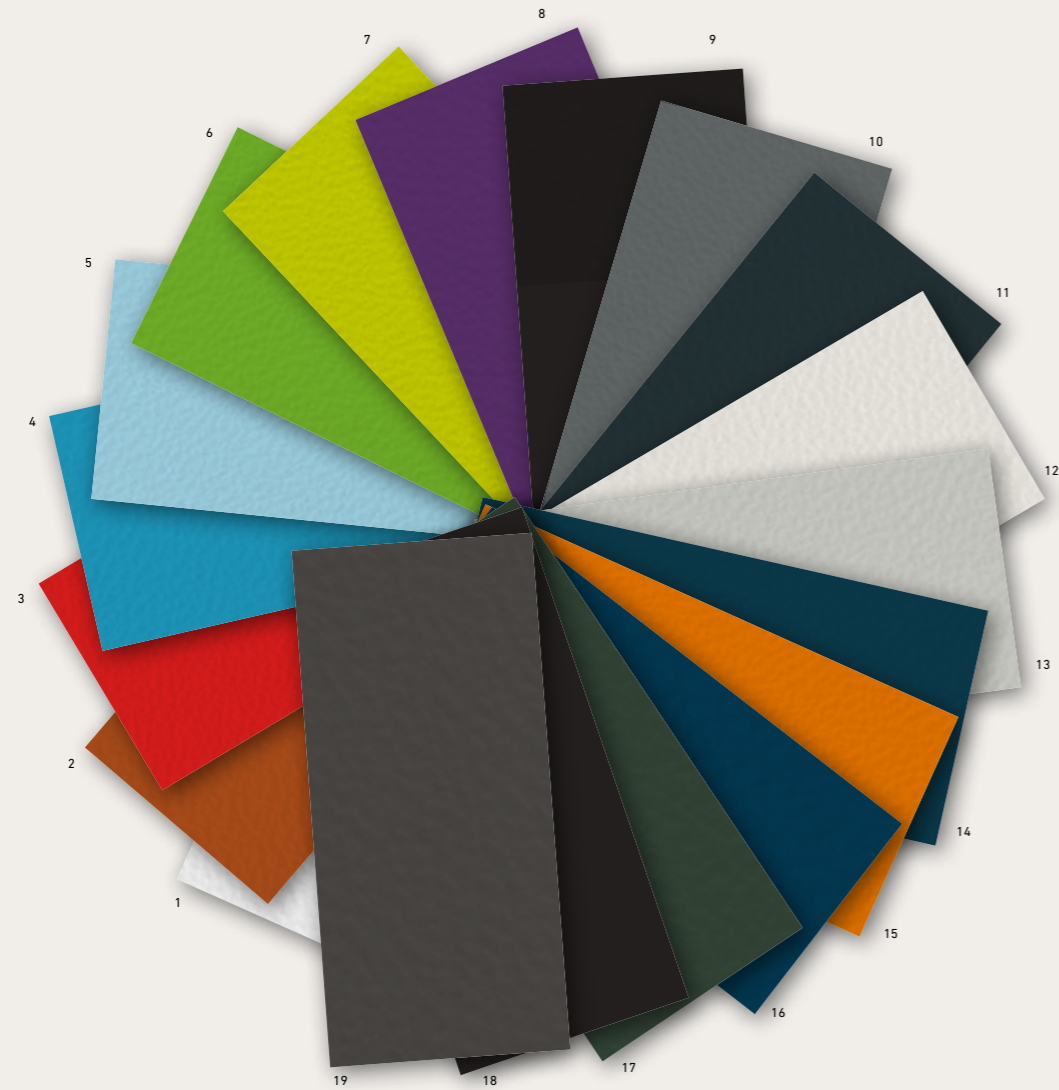

FINISHES

plastic colours

1 Clear white	6 Apple green	11 Graphite	Colour range Circular
2 Brick	7 Lime green	12 Crème white	16 Ocean blue
3 Tomato	8 Violet	13 Sand	17 Forest green
4 Azur blue	9 Black	14 Petrol	18 Lava black
5 Sky blue	10 Grey	15 Orange	19 Stone grey