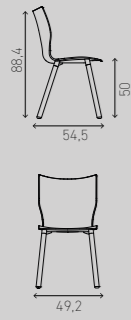

With armrests

3530/00 9.6 KG 2531/00 9.9 KG 2532/00 10.1 KG 2533/00 9.9 KG

shell plastic shell plastic, padded seat shell plastic, padded upholstery fully upholstered

3530/10 9.9 KG 2531/10 10.2 KG 2532/10 10.4 KG 2533/10 10.2 KG

shell plastic shell plastic, padded seat shell plastic, padded upholstery fully upholstered

VARIATIONS

ONYX V

sizes in cm

<b>3630/00</b> 9.7 KG	<b>2631/00</b> 10.2 KG	<b>2632/00</b> 10.5 KG	<b>2633/00</b> 10.5 KG
shell plastic	shell plastic, padded seat	shell plastic, padded upholstery	fully upholstered