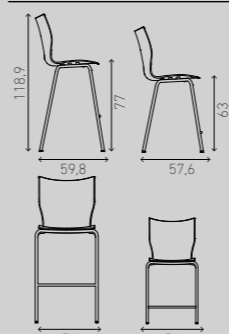

VARIATIONS

ONYX BARSTOOL counter

stackable up to 4 barstools

ONYX BARSTOOL

ONYX BARSTOOL counter

stackable up to 4 barstools

ONYX BARSTOOL

<b>3440/06</b> 7.6 KG	<b>2441/06</b> 7.9 KG	<b>2442/06</b> 8.1 KG	<b>2443/06</b> 8.2 KG	<b>2444/06</b> 7.9 KG
shell natural beech	shell natural beech, padded seat	shell natural beech, padded upholstery	fully upholstered	shell CPL