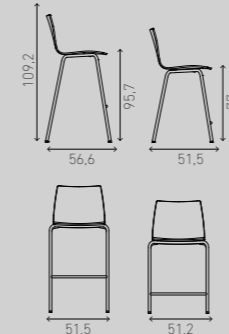

shell plastic shell plastic, padded seat shell plastic, padded upholstery fully upholstered

VARIATIONS

ONYX V

sizes in cm

<b>3630/00</b> 9.7 KG	<b>2631/00</b> 10.2 KG	<b>2632/00</b> 10.5 KG	<b>2633/00</b> 10.5 KG
shell plastic	shell plastic, padded seat	shell plastic, padded upholstery	fully upholstered

ONYX TRAVERSE

<b>3430/99</b>	<b>2431/99</b>	<b>2432/99</b>	<b>2433/99</b>
shell plastic	shell plastic, padded seat	shell plastic, padded upholstery	fully upholstered

OPTIONS ONYX TRAVERSE

<b>Table</b> 	<b>Corner element</b> 	<b>Wall distance holder</b> 	<b>Connecting leg</b> 	<b>Available armrests</b> 
------------------	---------------------------	---------------------------------	---------------------------	-------------------------------

VARIATIONS

ONYX BARSTOOL counter

stackable up to 4 barstools

ONYX BARSTOOL

ONYX BARSTOOL counter

stackable up to 4 barstools

ONYX BARSTOOL

<b>3440/06</b> 7.6 KG	<b>2441/06</b> 7.9 KG	<b>2442/06</b> 8.1 KG	<b>2443/06</b> 8.2 KG	<b>2444/06</b> 7.9 KG
shell natural beech	shell natural beech, padded seat	shell natural beech, padded upholstery	fully upholstered	shell CPL