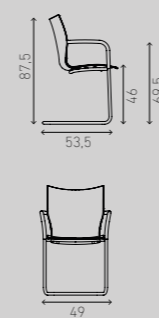

VARIATIONS

ONYX I

stackable up to 6 chairs

With armrests

3240/00 8.2 KG 2241/00 8.7 KG 2242/00 9 KG 2243/00 9 KG 2244/00 8.5 KG

shell natural beech shell natural beech, padded seat shell natural beech, padded upholstery fully upholstered shell CPL

3240/10 8.5 KG 2241/10 9 KG 2242/10 9.3 KG 2243/10 9.3 KG 2244/10 8.8 KG

shell natural beech shell natural beech, padded seat shell natural beech, padded upholstery fully upholstered shell CPL

ONYX I

stackable up to 6 chairs

With armrests

3230/00 8.1 KG 2231/00 8.4 KG 2232/00 8.6 KG 2233/00 8.4 KG

shell plastic shell plastic, padded seat shell plastic, padded upholstery fully upholstered

3230/10 8.4 KG 2231/10 8.7 KG 2232/10 8.9 KG 2233/10 8.7 KG

shell plastic shell plastic, padded seat shell plastic, padded upholstery fully upholstered

VARIATIONS

ONYX II

With armrests

3340/00 8.7 KG 2341/00 9.2 KG 2342/00 9.5 KG 2343/00 9.2 KG 2344/00 8.7 KG

shell natural beech shell natural beech, padded seat shell natural beech, padded upholstery fully upholstered shell CPL

3340/10 9 KG 2341/10 9.5 KG 2342/10 9.8 KG 2343/10 9.5 KG 2344/10 9 KG

shell natural beech shell natural beech, padded seat shell natural beech, padded upholstery fully upholstered shell CPL

ONYX II

With armrests

3330/00 6.6 KG 2331/00 6.9 KG 2332/00 7.1 KG 2333/00 6.9 KG

shell plastic shell plastic, padded seat shell plastic, padded upholstery fully upholstered

3330/10 6.9 KG 2331/10 7.2 KG 2332/10 7.4 KG 2333/10 7.2 KG

shell plastic shell plastic, padded seat shell plastic, padded upholstery fully upholstered