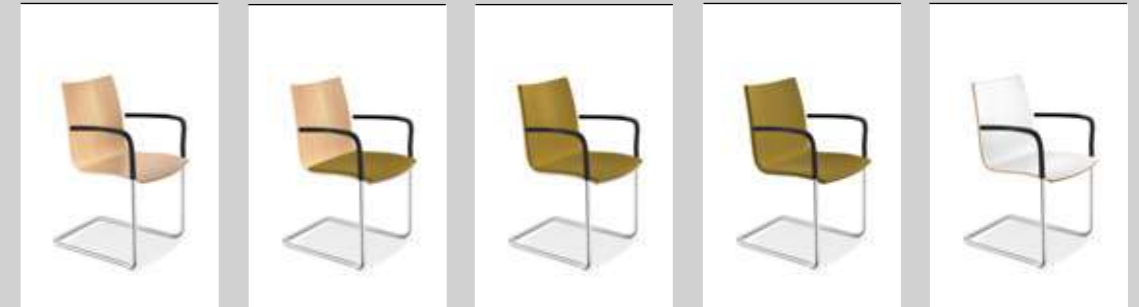

shell natural beech shell natural beech, padded seat shell natural beech, padded upholstery fully upholstered shell CPL