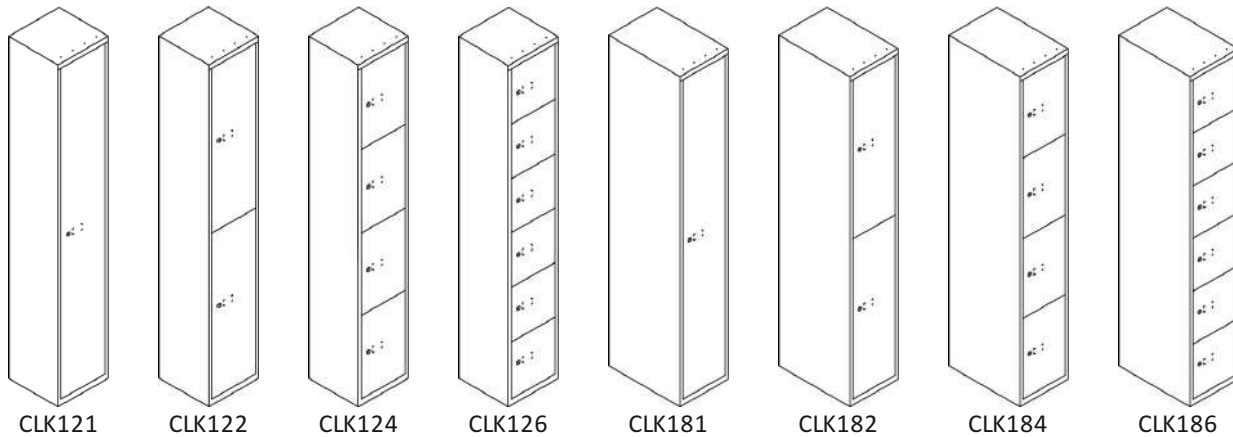

CLK Lockers

2014-03-27

First place for workplace storage

BISLEY

CLK Lockers

Two depths of locker (305mm and 457mm) with a choice of single, two, four and six door compartments. Two door lockers feature an under shelf coat hook, whilst single door lockers have an under shelf coat rail for multiple hangers.

Product Code	Description	Height (mm)	Width (mm)	Depth (mm)
About CLK Lockers	Range summary & images			
CLK121	1 door locker	1,802	305	305
CLK122	2 door locker	1,802	305	305
CLK124	4 door locker	1,802	305	305
CLK126	6 door locker	1,802	305	305
CLK181	1 door locker	1,802	305	457
CLK182	2 door locker	1,802	305	457
CLK184	4 door locker	1,802	305	457
CLK186	6 door locker	1,802	305	457

CLK Lockers Cubes

Neat single door cube lockers available in a choice of two depths, 305mm and 457mm.

CLK121C

CLK181C

Product Code	Description	Height (mm)	Width (mm)	Depth (mm)
CLK121C	CLK Locker, 1 door Cube	529	305	305
CLK181C	CLK Locker, 1 door Cube	529	305	457