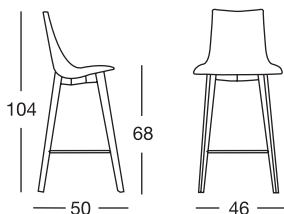

Imballo Packing	1 pezzo 1 piece
Peso unitario Unit weight	Kg 8,300
Misure imballo Packing sizes	50x50x78 cm

h.68

Art. 2813

Imballo Packing	1 pezzo 1 piece
Peso unitario Unit weight	Kg 8,100
Misure imballo Packing sizes	50x50x68 cm