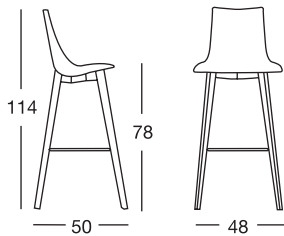

h.78

Art. 2812

Imballo Packing	1 pezzo 1 piece
Peso unitario Unit weight	Kg 8,300
Misure imballo Packing sizes	50x50x78 cm