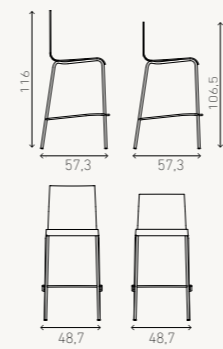

sizes in cm

750/00

shell CPL

750/10

shell CPL, with armrests

752/00

shell CPL, padded seat

752/10

shell natural beech, padded upholstery, with armrests

758/00

fully upholstered

758/10

fully upholstered, with armrests

VARIATIONS

NOA BARSTOOL

sizes in cm