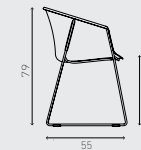

OMEGA I WITH ARMREST