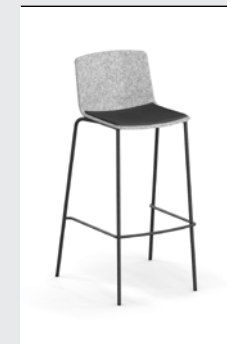

OMEGA III BARSTOOL

2946/06

shell recycled PET felt

2947/06

shell recycled PET felt, padded seat

2946/07

shell recycled PET felt

2947/07