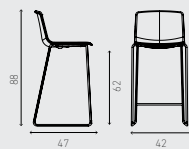

OMEGA I WITH ARMREST

2950/10

shell recycled PET felt

2951/10

shell recycled PET felt, padded seat

OMEGA I BARSTOOL

2936/06

shell recycled PET felt