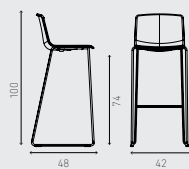

OMEGA I WITH ARMREST

2950/10

shell recycled PET felt

2951/10

shell recycled PET felt, padded seat

OMEGA I BARSTOOL

2936/06

shell recycled PET felt