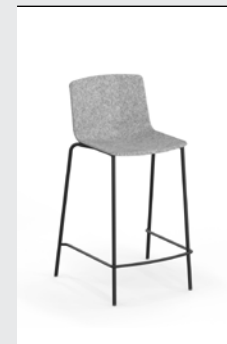

2946/06

shell recycled PET felt

2947/06