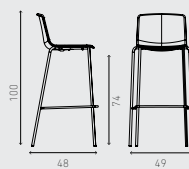

OMEGA III BARSTOOL