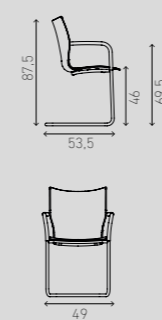

VARIATIONS

ONYX II