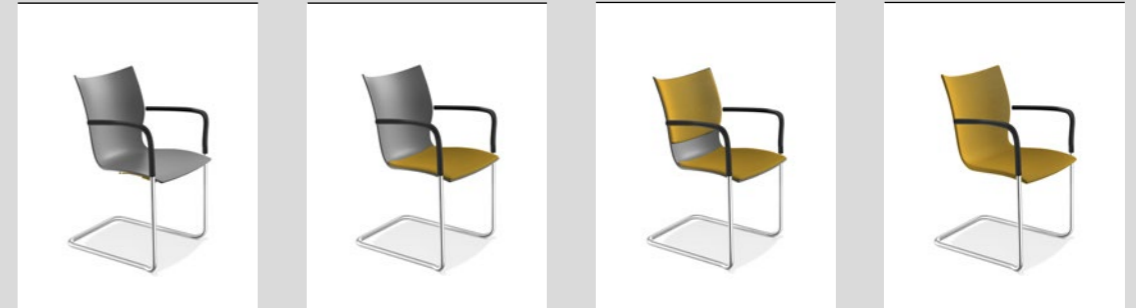

shell plastic shell plastic, padded seat shell plastic, padded upholstery fully upholstered