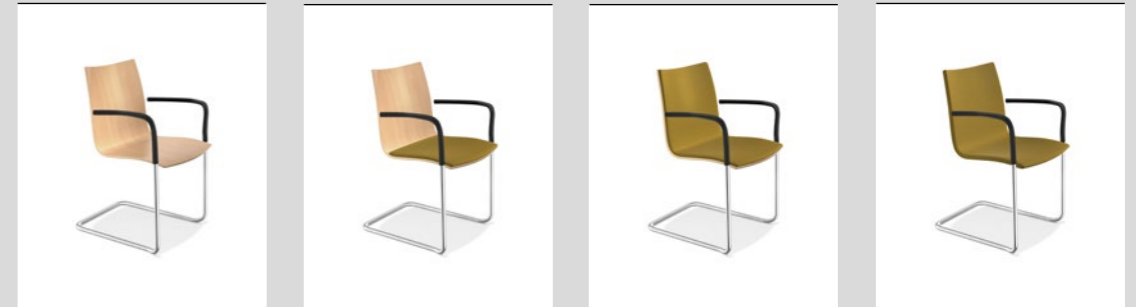

shell natural beech shell natural beech, padded seat shell natural beech, padded upholstery fully upholstered