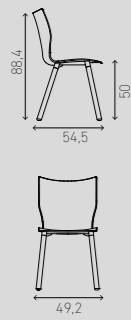

With armrests

3530/00 9.6 KG 2531/00 9.9 KG 2532/00 10.1 KG 2533/00 9.9 KG

shell plastic shell plastic, padded seat shell plastic, padded upholstery fully upholstered

3530/10 9.9 KG 2531/10 10.2 KG 2532/10 10.4 KG 2533/10 10.2 KG

shell plastic shell plastic, padded seat shell plastic, padded upholstery fully upholstered

VARIATIONS

ONYX V

sizes in cm

3630/00 9.7 KG	2631/00 10.2 KG	2632/00 10.5 KG	2633/00 10.5 KG
shell plastic	shell plastic, padded seat	shell plastic, padded upholstery	fully upholstered