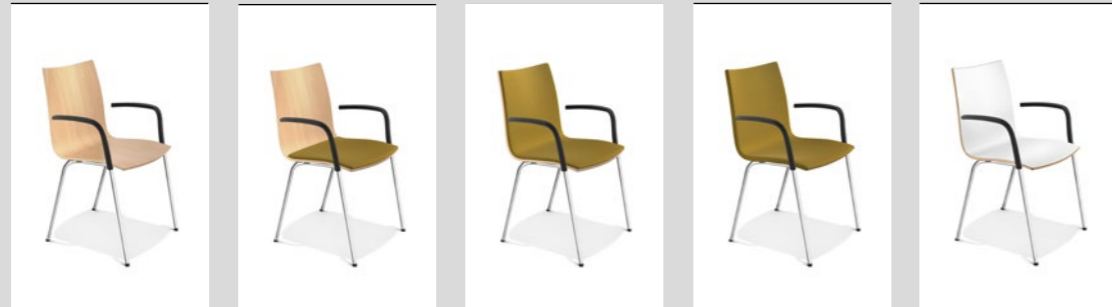

shell natural beech shell natural beech, padded seat shell natural beech, padded upholstery fully upholstered shell CPL

ONYX III

stackable up to 12 chairs