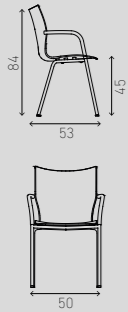

ONYX III

stackable up to 12 chairs

With armrests

3430/00 6.6 KG 2431/00 6.9 KG 2432/00 7.1 KG 2433/00 6.9 KG