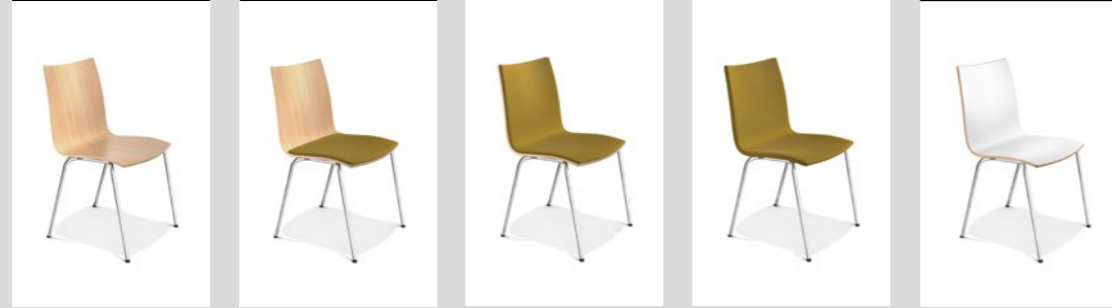

VARIATIONS

ONYX III

stackable up to 12 chairs

With armrests

3440/00 6.6 KG 2441/00 7.1 KG 2442/00 7.4 KG 2443/00 7.1KG 2444/00 6.6 KG

shell natural beech shell natural beech, padded seat shell natural beech, padded upholstery fully upholstered shell CPL