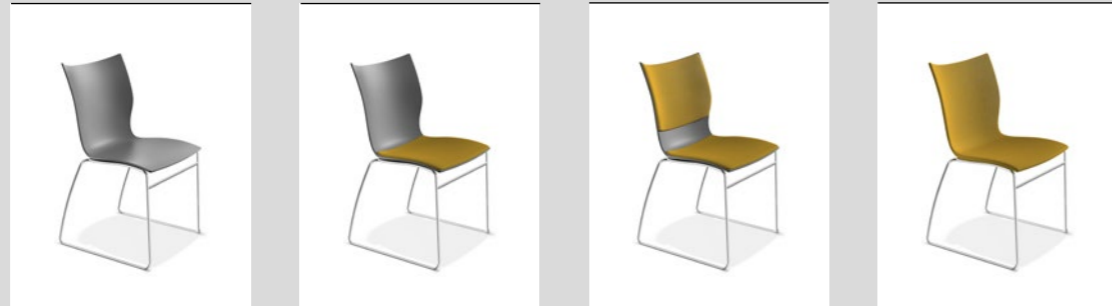

With armrests

3230/00 8.1 KG 2231/00 8.4 KG 2232/00 8.6 KG 2233/00 8.4 KG

shell plastic shell plastic, padded seat shell plastic, padded upholstery fully upholstered

3230/10 8.4 KG 2231/10 8.7 KG 2232/10 8.9 KG 2233/10 8.7 KG