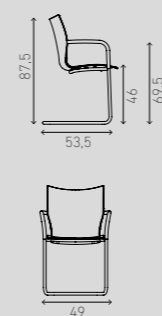

VARIATIONS

ONYX I

stackable up to 6 chairs

With armrests

3240/00 8.2 KG 2241/00 8.7 KG 2242/00 9 KG 2243/00 9 KG 2244/00 8.5 KG

shell natural beech shell natural beech, padded seat shell natural beech, padded upholstery fully upholstered shell CPL

3240/10 8.5 KG 2241/10 9 KG 2242/10 9.3 KG 2243/10 9.3 KG 2244/10 8.8 KG

shell natural beech shell natural beech, padded seat shell natural beech, padded upholstery fully upholstered shell CPL

ONYX I

stackable up to 6 chairs

With armrests

3230/00 8.1 KG 2231/00 8.4 KG 2232/00 8.6 KG 2233/00 8.4 KG

shell plastic shell plastic, padded seat shell plastic, padded upholstery fully upholstered

3230/10 8.4 KG 2231/10 8.7 KG 2232/10 8.9 KG 2233/10 8.7 KG

shell plastic shell plastic, padded seat shell plastic, padded upholstery fully upholstered

VARIATIONS

ONYX II

With armrests

3340/00 8.7 KG 2341/00 9.2 KG 2342/00 9.5 KG 2343/00 9.2 KG

shell natural beech shell natural beech, padded seat shell natural beech, padded upholstery fully upholstered

3340/10 9 KG 2341/10 9.5 KG 2342/10 9.8 KG 2343/10 9.5 KG

shell natural beech shell natural beech, padded seat shell natural beech, padded upholstery fully upholstered

ONYX II

With armrests

3330/00 6.6 KG 2331/00 6.9 KG 2332/00 7.1 KG 2333/00 6.9 KG

shell plastic shell plastic, padded seat shell plastic, padded upholstery fully upholstered

3330/10 6.9 KG 2331/10 7.2 KG 2332/10 7.4 KG 2333/10 7.2 KG

shell plastic shell plastic, padded seat shell plastic, padded upholstery fully upholstered