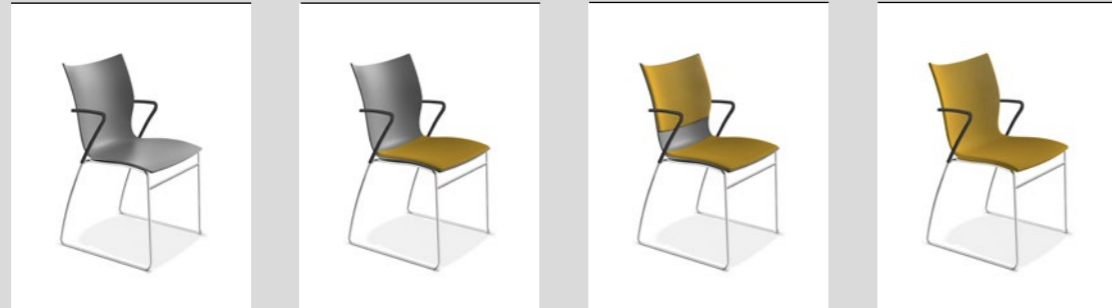

shell plastic shell plastic, padded seat shell plastic, padded upholstery fully upholstered