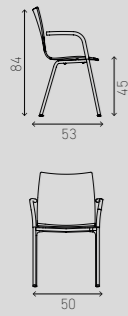

shell plastic shell plastic, padded seat shell plastic, padded upholstery fully upholstered

3330/10 6.9 KG 2331/10 7.2 KG 2332/10 7.4 KG 2333/10 7.2 KG

shell plastic shell plastic, padded seat shell plastic, padded upholstery fully upholstered

VARIATIONS

ONYX III

stackable up to 12 chairs

With armrests

3440/00 6.6 KG 2441/00 7.1 KG 2442/00 7.4 KG 2443/00 7.1KG 2444/00 6.6 KG

shell natural beech shell natural beech, padded seat shell natural beech, padded upholstery fully upholstered shell CPL