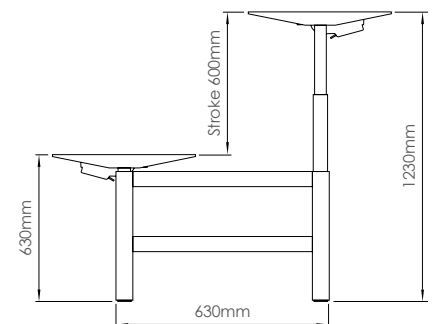

STAY ACTIVE

LEAP SINGLE

LEAP SINGLE

Leap Single is a stand alone electrically height adjustable desk. Our frame can be manually expanded to accommodate tops from 1200mm to 1800mm in width and electronically adjusted from 655 to 1255mm in height, all at the touch of a button.

LEAP TECHNICAL

LEAP/single

Features: Height min. 630/max.1230mm, Stroke 600mm, Speed 45mm/s, Width min.1100/max.1700, Depth of feet 750mm, Dynamic capacity 80kg, Power 240v, Weight 36kg

Available in 2 depths of top, 700mm & 800mm plus 4 widths; 1200, 1400, 1600 & 1800mm.

LEAP/bench

Features: Height min. 630/max.1230mm, Stroke 600mm, Speed 45mm/s, Width min.1100/max.1700, Frame depth 800mm each side + 25mm security gap, Dynamic capacity 80kg, Power 240v, Weight 36kg

Available in 2 depths of top, 700mm & 800mm plus 4 widths; 1200, 1400, 1600 & 1800mm.