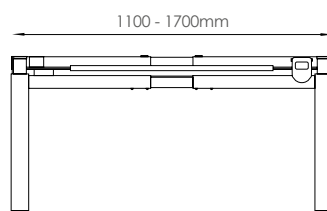

LEAP TECHNICAL

LEAP/single

Features: Height min. 630/max.1230mm, Stroke 600mm, Speed 45mm/s, Width min.1100/max.1700, Depth of feet 750mm, Dynamic capacity 80kg, Power 240v, Weight 36kg

Available in 2 depths of top, 700mm & 800mm plus 4 widths; 1200, 1400, 1600 & 1800mm.

LEAP/bench

Features: Height min. 630/max.1230mm, Stroke 600mm, Speed 45mm/s, Width min.1100/max.1700, Frame depth 800mm each side + 25mm security gap, Dynamic capacity 80kg, Power 240v, Weight 36kg

Available in 2 depths of top, 700mm & 800mm plus 4 widths; 1200, 1400, 1600 & 1800mm.