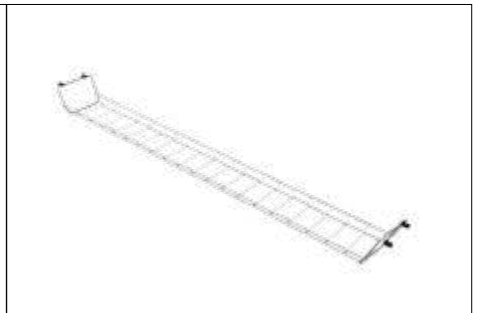

LEAP/bench

Features: Height min. 630/max.1230mm, Stroke 600mm, Speed 45mm/s, Width min.1100/max.1700, Frame depth 800mm each side + 25mm security gap, Dynamic capacity 80kg, Power 240v, Weight 36kg

Available in 2 depths of top, 700mm & 800mm plus 4 widths; 1200, 1400, 1600 & 1800mm.

LEAP/options

Standard Up/Down Adjustment

Optional Memory Master

Cable Chain

Under Top Cable Strain Relief

Cable Spine Magnet

Steel Pedestal

Heavy Duty Cable Basket