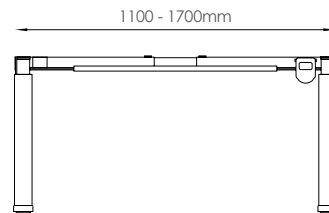

STAY ACTIVE

LEAP SINGLE

LEAP SINGLE

Leap Single is a stand alone electrically height adjustable desk. Our frame can be manually expanded to accommodate tops from 1200mm to 1800mm in width and electronically adjusted from 655 to 1255mm in height, all at the touch of a button.

LEAP BENCH

LEAP BENCH

Leap Bench features the same adjustability as the Leap Single desk but in a two person bench system. Each user can adjust their own desk height individually via the standard 2 button or optional memory master control unit.

LEAP TECHNICAL

LEAP/single

Features: Height min. 630/max.1230mm, Stroke 600mm, Speed 45mm/s, Width min.1100/max.1700, Depth of feet 750mm, Dynamic capacity 80kg, Power 240v, Weight 36kg

Available in 2 depths of top, 700mm & 800mm plus 4 widths; 1200, 1400, 1600 & 1800mm.

LEAP/bench

Features: Height min. 630/max.1230mm, Stroke 600mm, Speed 45mm/s, Width min.1100/max.1700, Frame depth 800mm each side + 25mm security gap, Dynamic capacity 80kg, Power 240v, Weight 36kg

Available in 2 depths of top, 700mm & 800mm plus 4 widths; 1200, 1400, 1600 & 1800mm.