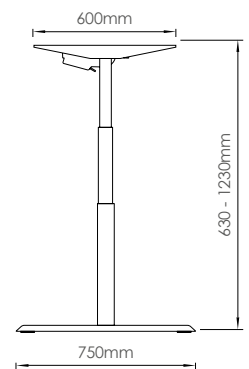

STAY ACTIVE

LEAP SINGLE

LEAP SINGLE

Leap Single is a stand alone electrically height adjustable desk. Our frame can be manually expanded to accommodate tops from 1200mm to 1800mm in width and electronically adjusted from 655 to 1255mm in height, all at the touch of a button.

LEAP BENCH

LEAP BENCH

Leap Bench features the same adjustability as the Leap Single desk but in a two person bench system. Each user can adjust their own desk height individually via the standard 2 button or optional memory master control unit.

LEAP TECHNICAL

LEAP/single

Features: Height min. 630/max.1230mm, Stroke 600mm, Speed 45mm/s, Width min.1100/max.1700, Depth of feet 750mm, Dynamic capacity 80kg, Power 240v, Weight 36kg

Available in 2 depths of top, 700mm & 800mm plus 4 widths; 1200, 1400, 1600 & 1800mm.

LEAP/bench

Features: Height min. 630/max.1230mm, Stroke 600mm, Speed 45mm/s, Width min.1100/max.1700, Frame depth 800mm each side + 25mm security gap, Dynamic capacity 80kg, Power 240v, Weight 36kg

Available in 2 depths of top, 700mm & 800mm plus 4 widths; 1200, 1400, 1600 & 1800mm.