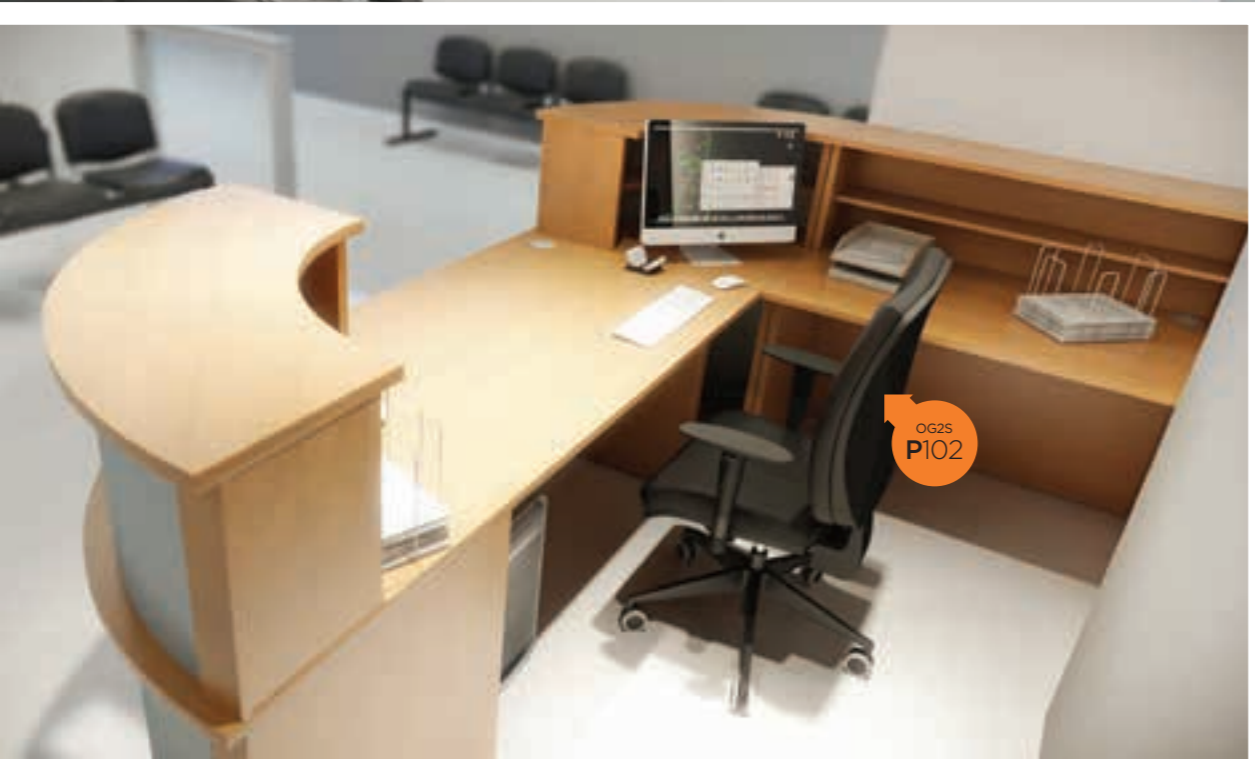

OJ Series
P106

OG2S
P102

U-BC
1850
P31

Beech L-Shaped Reception

Pictured here is a L-Shaped reception in beech with a low level section in the middle and steel corner units.