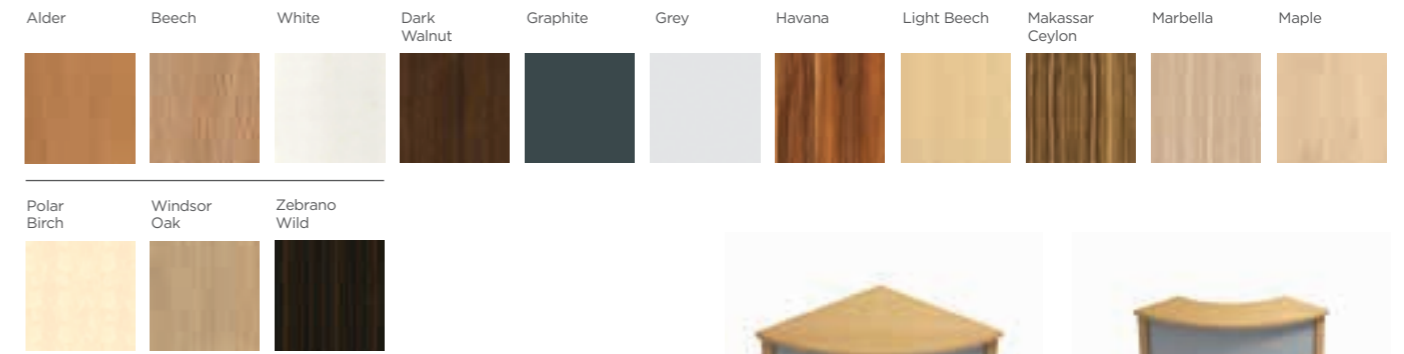

Features

25mm Tops and Legs.

Steel Corner Section Silver RAL 9006.

Modular for easy configuration.

E1 Grade Heat and Scratch Resistant Panel.

Ashford Technical Data

Colourways

Metal Leg Colourways