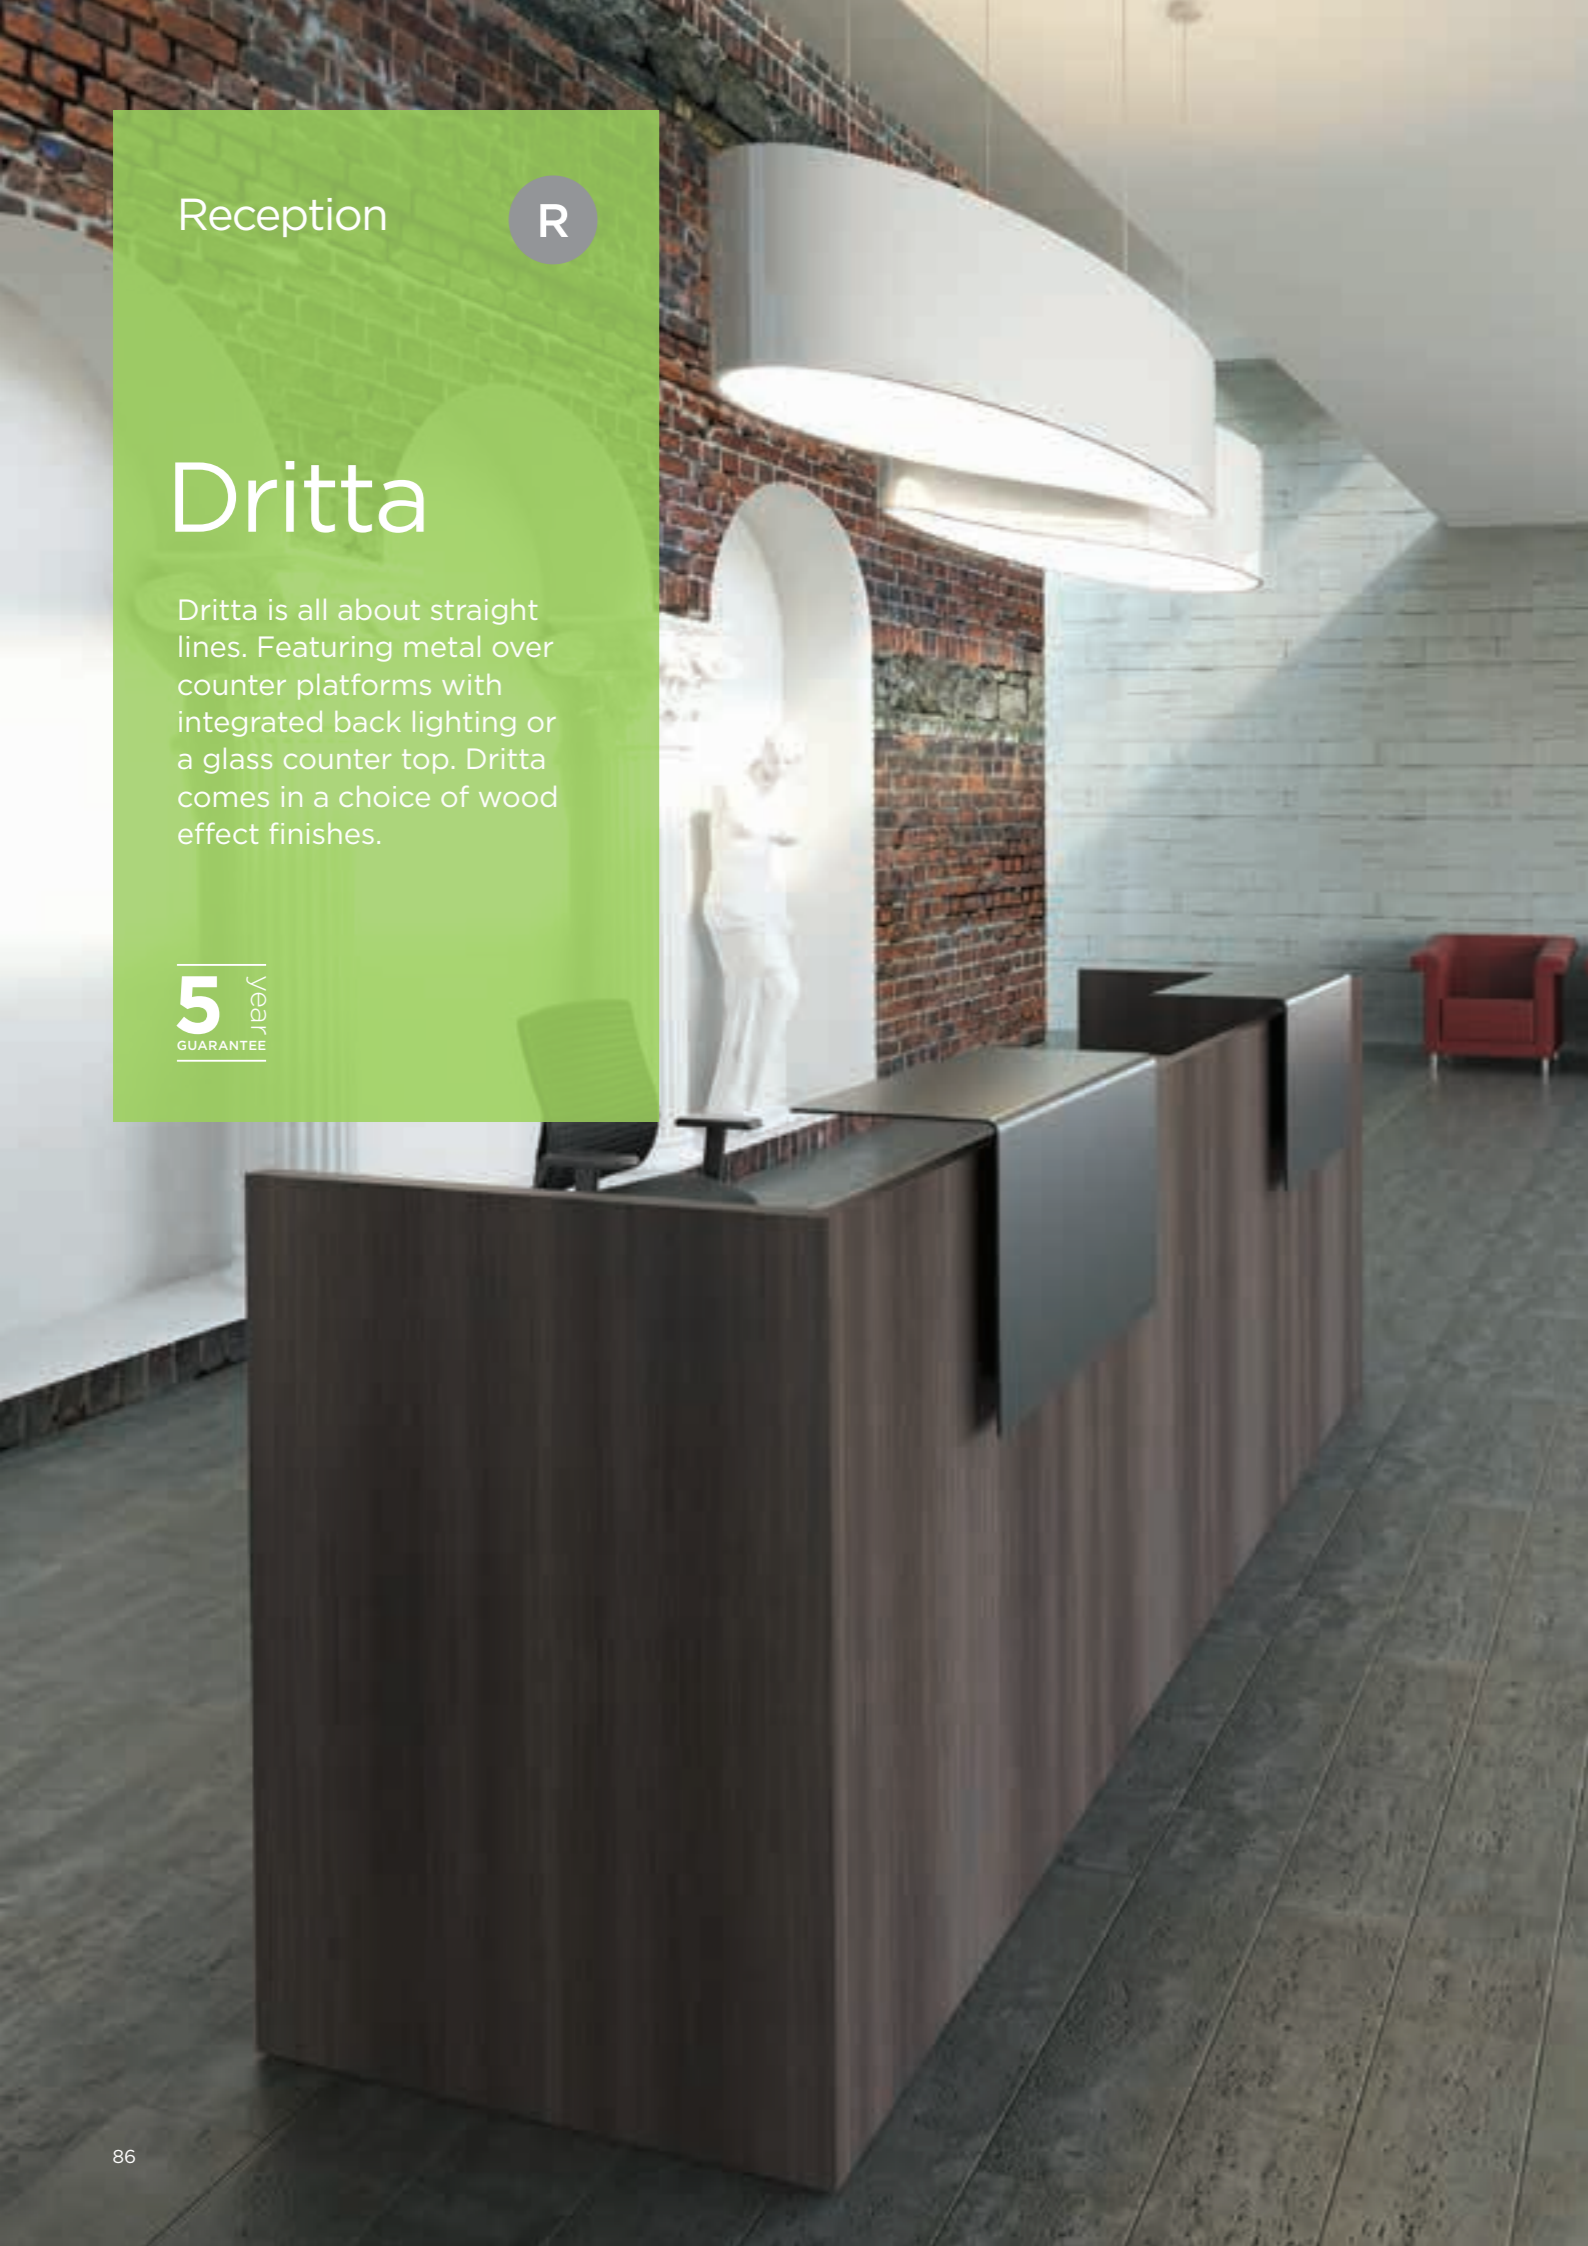

Reception

R

Dritta

Dritta is all about straight lines. Featuring metal over counter platforms with integrated back lighting or a glass counter top. Dritta comes in a choice of wood effect finishes.

5
Year
GUARANTEE

Collection by
mdd