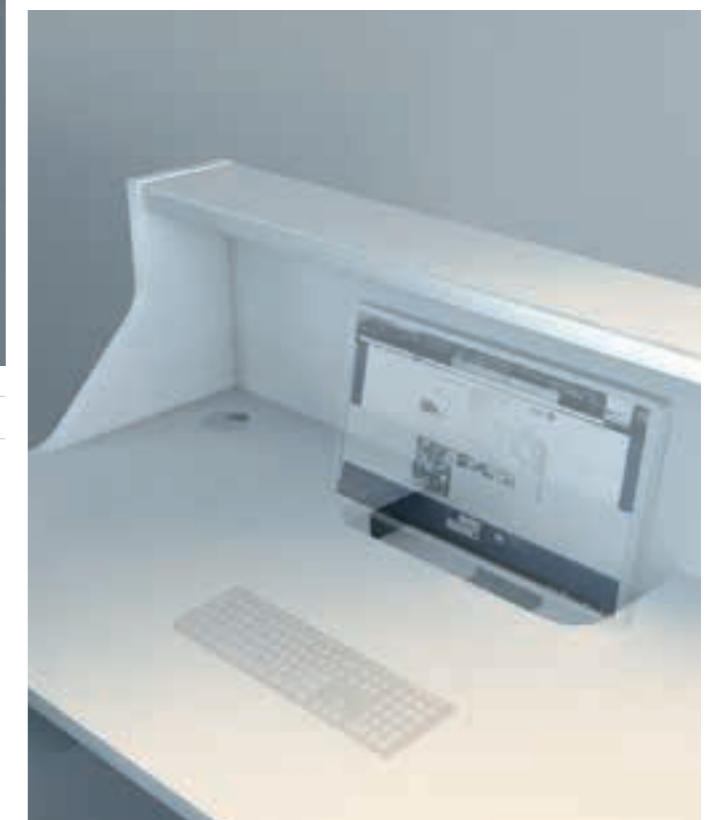

Monitor Cut Out

A clever cut out to house your flat screen monitor.

Collection by
mdd

Reception

R

Dritta

Dritta is all about straight lines. Featuring metal over counter platforms with integrated back lighting or a glass counter top. Dritta comes in a choice of wood effect finishes.