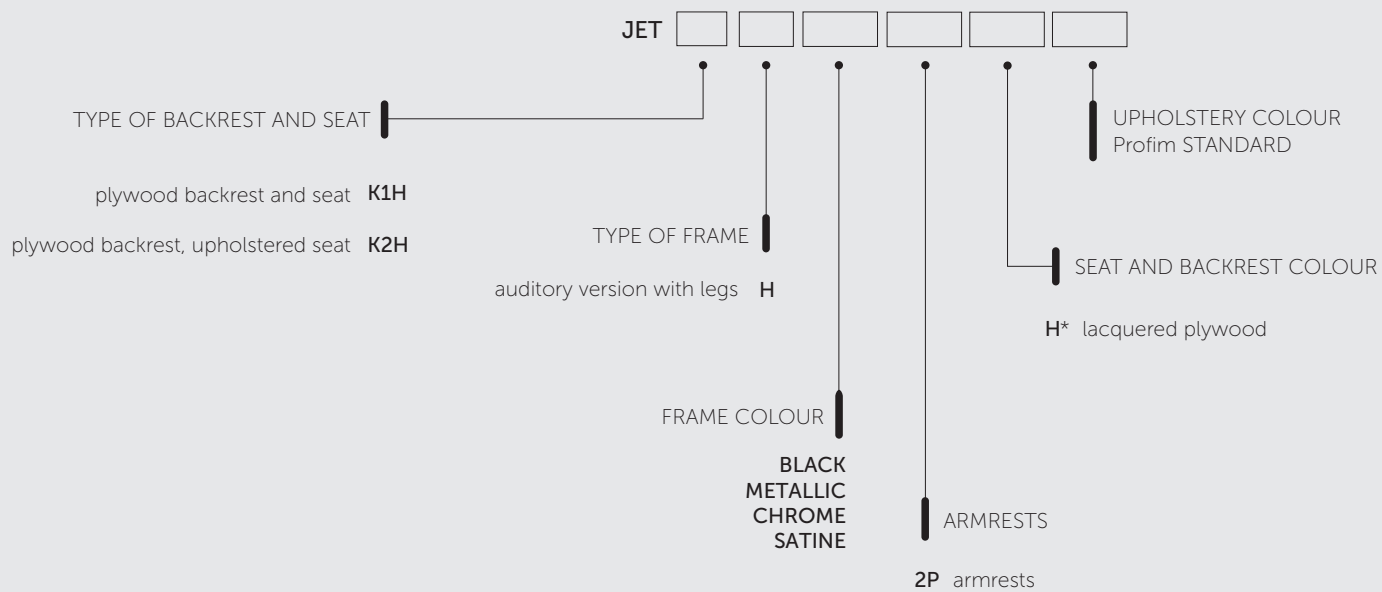

SEAT AND BACKREST COLOUR FOR 550, SEAT COLOUR FOR 555 (the mesh fabric on the backrest is always black)

- A** plastic, ashen
- R** plastic, red
- V** plastic, green
- N** plastic, black
- G** plastic, grey
- B** plastic, blue

\*please indicate the number of seats at order (1-5)

- bench with two seats **L2**
- bench with three seats **L3**
- bench with four seats **L4**
- bench with five seats **L5**
- bench with one seat and table top **L1B**
- bench with two seats and table top **L2B**
- bench with three seats and table top **L3B**
- bench with four seats and table top **L4B**

benches available only without armrests

ARMRESTS

- armrests for version with legs and with cantilever **2P**

TABLE TOP

- folded (for version with legs and with cantilever) **B**

DREAM

PLEASE USE CODES AT ORDER:

JET

\*Colours of plywood - standard colours of lacquer: H5, H6, H7, H8, H11, H12.

PLEASE USE CODES AT ORDER:

MUZA

\*Wooden pad - standard colours of lacquer: H5, H6, H7, H8, H11, H12.

PLEASE USE CODES AT ORDER: