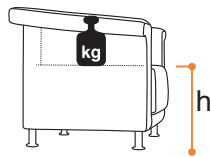

Seat height:
Seat height is measured without seat burden.
*Seat height measured according to PN EN 13761 norm (with seat burden).