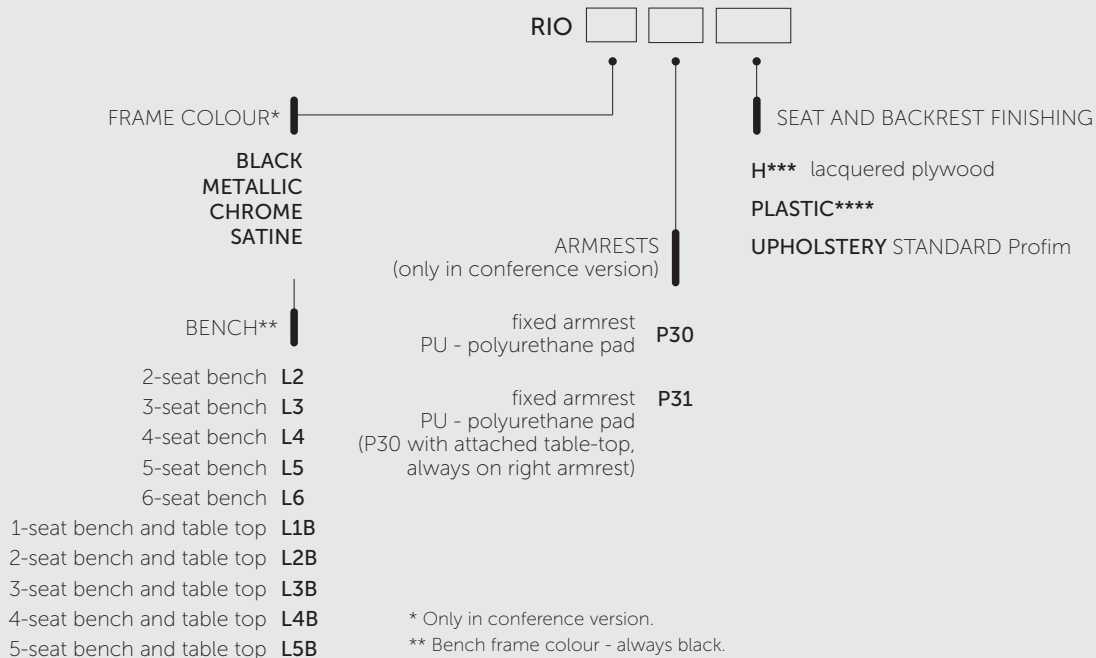

* Only in conference version.

** Bench frame colour - always black.

*** Colours of plywood - standard colours of lacquer (H5, H6, H7, H8, H11, H12).

**** Colours of plastics: CODE 01, CODE 03, CODE 07, CODE 10.

RIO