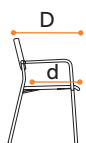

KOKO TABLE S2

H 420 / W 900 / D 900  
w 850 / d 850

KOKO TABLE S1

H 420 / W 1650 / D 900  
w 1600 / d 860

HEIGHT

WIDTH

DEPTH

STACKING

**Seat height:**  
Seat height is measured without seat burden.  
\*Seat height measured according to PN EN 13761 norm (with seat burden).

DREAM

550H / 555H

H 800 / h 480 / h\* 460  
W 520 / w 470 / O 410 / B 520  
D 520 / d 440