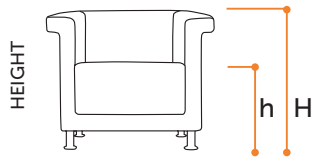

Seat height:
Seat height is measured without seat burden.
*Seat height measured according to PN EN 13761 norm (with seat burden).