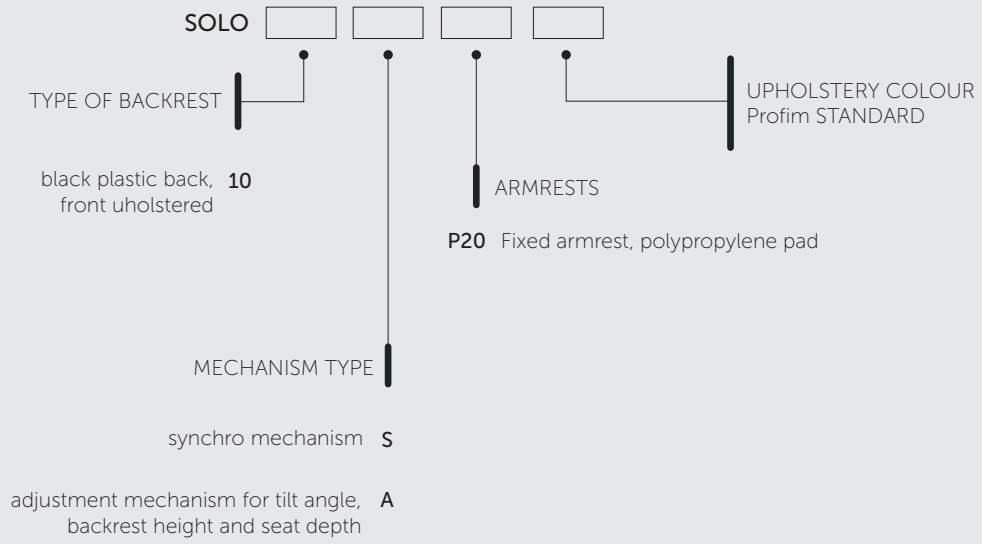

PLEASE USE CODES AT ORDER:

SOLO