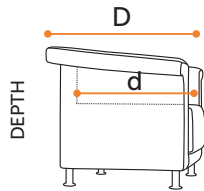

Seat height:
Seat height is measured without seat burden.
*Seat height measured according to PN EN 13761 norm (with seat burden).