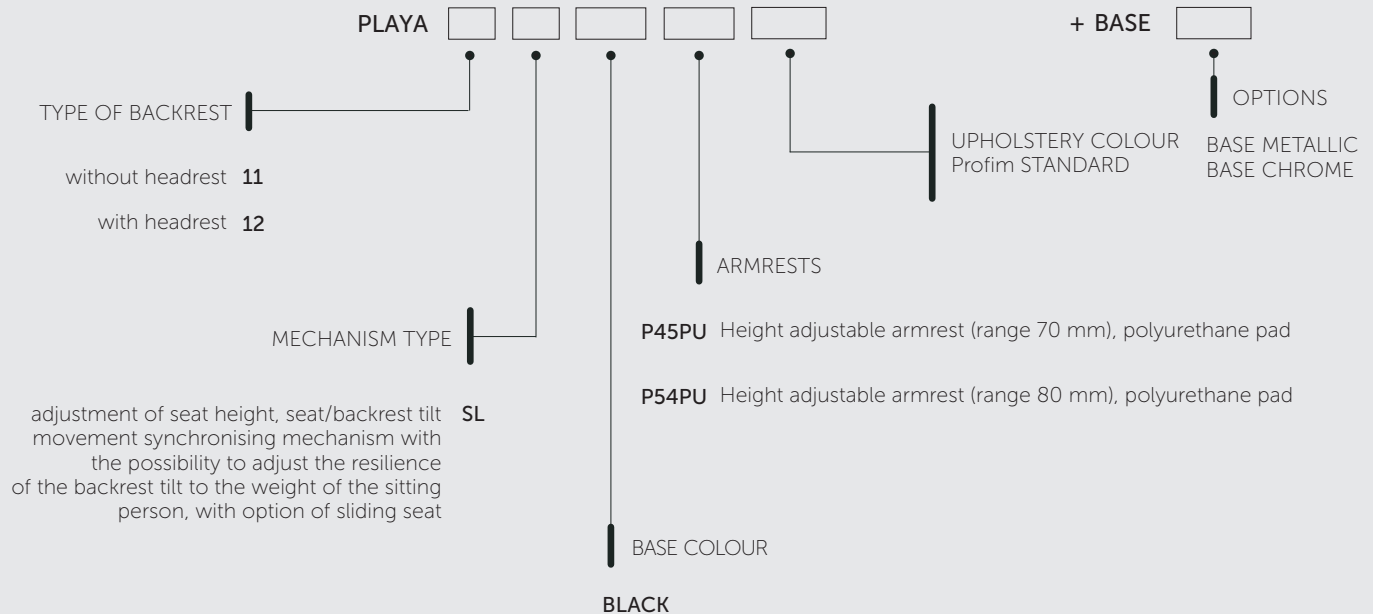

PLEASE USE CODES AT ORDER:

PERFO III

PLEASE USE CODES AT ORDER:

PLAYA