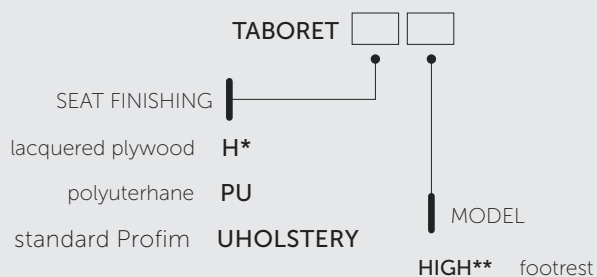

SIS

PLEASE USE CODES AT ORDER: