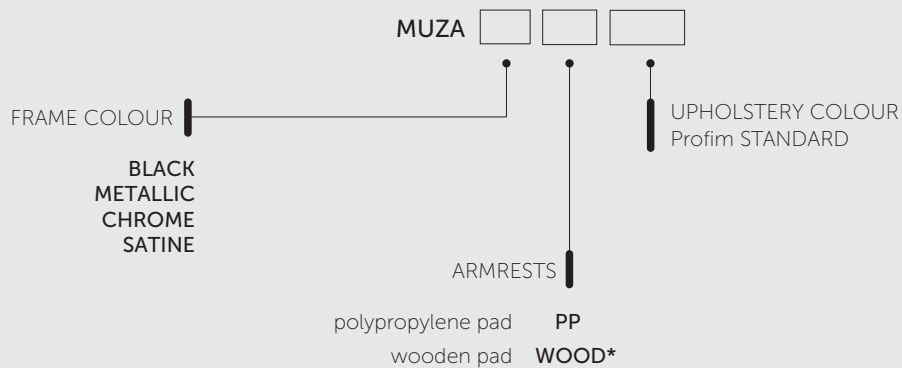

SEAT AND BACKREST COLOUR FOR 550, SEAT COLOUR FOR 555 (the mesh fabric on the backrest is always black)

- A** plastic, ashen
- R** plastic, red
- V** plastic, green
- N** plastic, black
- G** plastic, grey
- B** plastic, blue

\*please indicate the number of seats at order (1-5)

- bench with two seats **L2**
- bench with three seats **L3**
- bench with four seats **L4**
- bench with five seats **L5**
- bench with one seat and table top **L1B**
- bench with two seats and table top **L2B**
- bench with three seats and table top **L3B**
- bench with four seats and table top **L4B**

benches available only without armrests

ARMRESTS

- armrests for version with legs and with cantilever **2P**

TABLE TOP

- folded (for version with legs and with cantilever) **B**

DREAM

PLEASE USE CODES AT ORDER:

JET

\*Colours of plywood - standard colours of lacquer: H5, H6, H7, H8, H11, H12.

PLEASE USE CODES AT ORDER:

MUZA

\*Wooden pad - standard colours of lacquer: H5, H6, H7, H8, H11, H12.

PLEASE USE CODES AT ORDER: