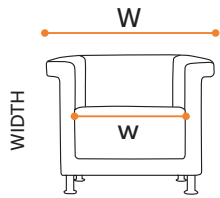

Seat height:
Seat height is measured without seat burden.
*Seat height measured according to PN EN 13761 norm (with seat burden).