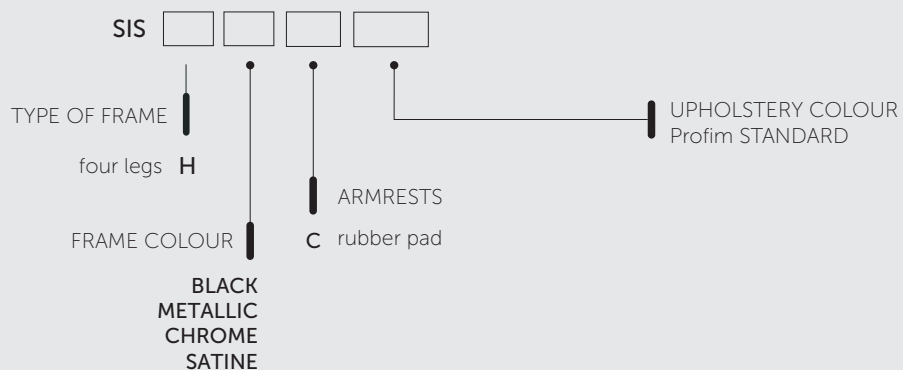

SEAT AND BACKREST COLOUR FOR 550, SEAT COLOUR FOR 555 (the mesh fabric on the backrest is always black)

- A** plastic, ashen
- R** plastic, red
- V** plastic, green
- N** plastic, black
- G** plastic, grey
- B** plastic, blue

JET

\*Colours of plywood - standard colours of lacquer: H5, H6, H7, H8, H11, H12.

PLEASE USE CODES AT ORDER:

MUZA

\*Wooden pad - standard colours of lacquer: H5, H6, H7, H8, H11, H12.

PLEASE USE CODES AT ORDER:

OLO

PLEASE USE CODES AT ORDER:

\* Only in conference version.

\*\* Bench frame colour - always black.

\*\*\* Colours of plywood - standard colours of lacquer (H5, H6, H7, H8, H11, H12).

\*\*\*\* Colours of plastics: CODE 01, CODE 03, CODE 07, CODE 10.

RIO

PLEASE USE CODES AT ORDER:

SIS

PLEASE USE CODES AT ORDER:

\* Colours of plywood - standard colours of lacquer (H5, H6, H7, H8, H11, H12).

\*\* When footrest is applied only glides are available.

TABORET