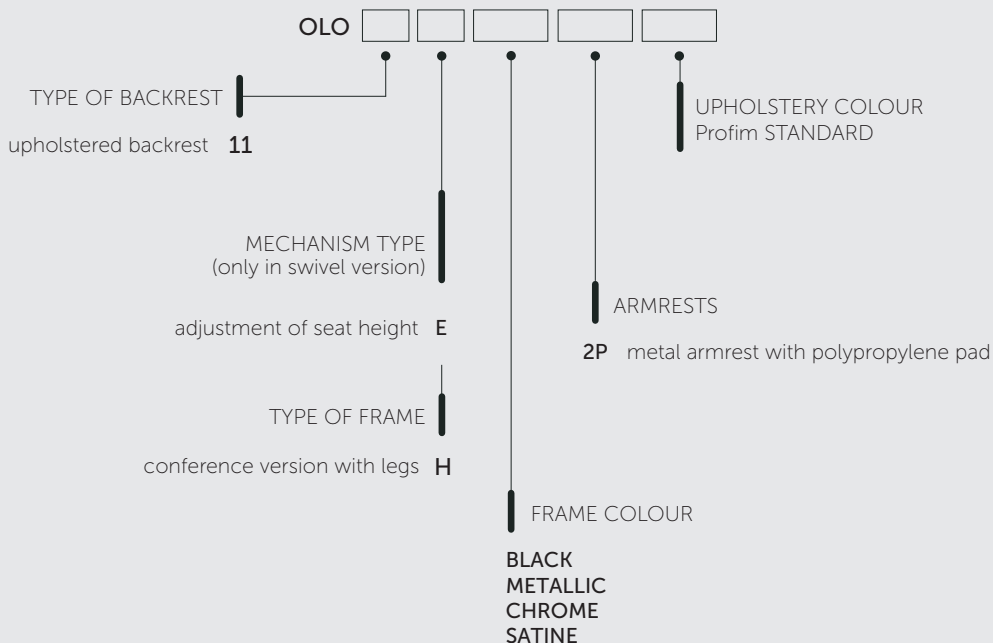

SEAT AND BACKREST COLOUR FOR 550, SEAT COLOUR FOR 555 (the mesh fabric on the backrest is always black)

- A** plastic, ashen
- R** plastic, red
- V** plastic, green
- N** plastic, black
- G** plastic, grey
- B** plastic, blue

benches available only without armrests

ARMRESTS

- armrests for version with legs and with cantilever **2P**

TABLE TOP

- folded (for version with legs and with cantilever) **B**

DREAM

PLEASE USE CODES AT ORDER:

JET

\*Colours of plywood - standard colours of lacquer: H5, H6, H7, H8, H11, H12.

PLEASE USE CODES AT ORDER:

MUZA

\*Wooden pad - standard colours of lacquer: H5, H6, H7, H8, H11, H12.

PLEASE USE CODES AT ORDER:

OLO

PLEASE USE CODES AT ORDER:

\* Only in conference version.

\*\* Bench frame colour - always black.

\*\*\* Colours of plywood - standard colours of lacquer (H5, H6, H7, H8, H11, H12).

\*\*\*\* Colours of plastics: CODE 01, CODE 03, CODE 07, CODE 10.