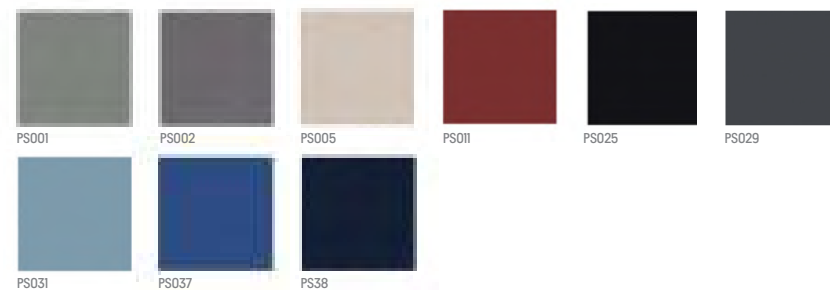

MEDLEY by Gabriel - standard colours

Composition: 100% polyester / Weight: 364g/m²

MEDLEY by Gabriel - longer delivery time

Composition: 100% polyester / Weight: 364g/m²

SYNERGY by Camira - standard colours