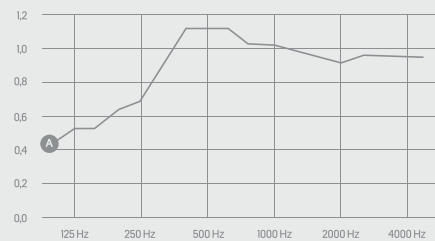

Puzzle Wall

Shapes & Sizes

[Thickness: 55mm]

Puzzle 11
800 × 600 mm

Puzzle 12
800 × 600 mm

Puzzle 13
595 × 805 mm

Puzzle 14
1005 × 600 mm

Puzzle 15
1005 × 595 mm

Acoustic function

Acoustic performance

Acoustic results

Acoustic results according to norm ISO354:

Ultra high sound absorption properties.
100% sound absorption.

· Puzzle panels $\alpha_w = 1,00$ [Class A]

More technical information about the product, acoustic certificates, fabric and finishes selections on our website – mute.design

MuteDesign®

Let us know if you need more information!

Visit our website www.mute.design or write to us at hello@mute.design