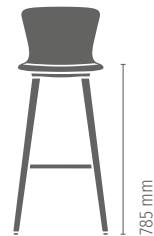

What makes the se:spot stool particularly ingenious is the intermediate “studio” height. The user can sit down and stand up spontaneously – depending on the specific requirements of the meeting. For raised seating – for example, at the high desk – the “bar” version is the right choice. The classic se:spot is suitable for sitting at tables with a standard height.

se:spot

ideal for sitting for longer periods of time at tables with a standard height of approx. 740 mm

Examples of use

- Bistros/canteens
- Lounges
- Meetings
- Home office

se:spot stool “studio”

ideal for a relaxed, supported sitting position at tables with a height of approx. 900 mm

Examples of use

- Central office areas
- Short meetings
- Teamwork/project work

se:spot stool “bar”

ideal for sitting for longer periods of time at high tables with a height of approx. 1050 mm

Examples of use