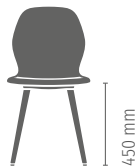

COSY, COMFORTABLE, VERSATILE

1 design – 3 heights

Sitting, standing – or something in between

The products of the se:spot family meet the most diverse requirements. From snug and cosy in break areas or at home to professional and practical in meeting rooms, the chairs convince with their comfortable and attractive design.

What makes the se:spot stool particularly ingenious is the intermediate “studio” height. The user can sit down and stand up spontaneously – depending on the specific requirements of the meeting. For raised seating – for example, at the high desk – the “bar” version is the right choice. The classic se:spot is suitable for sitting at tables with a standard height.

se:spot

ideal for sitting for longer periods of time at tables with a standard height of approx. 740 mm

Examples of use

- Bistros/canteens
- Lounges
- Meetings
- Home office