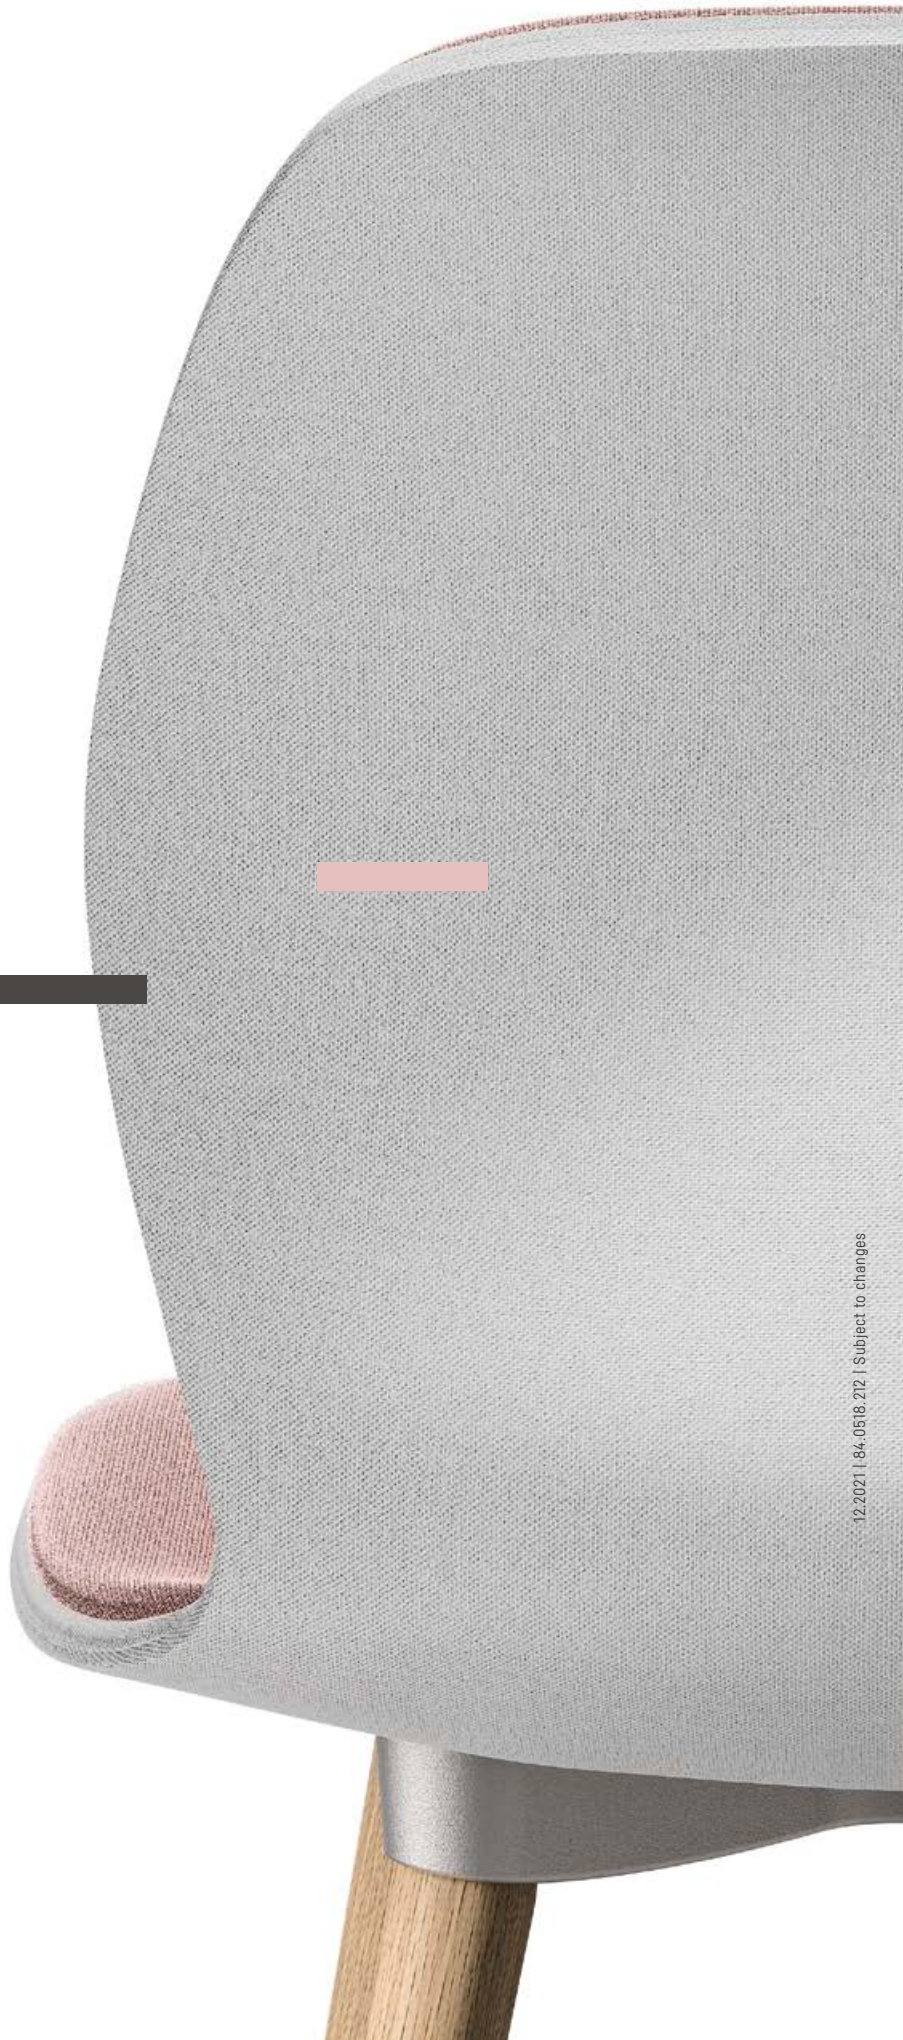

“se:spot

*is an ergonomic all-rounder
which boasts cosy aesthetics;
it comes in a wide range of
versions allowing it to be tailored to
multiple working environments.”*

Sedus Design Team

www.sedus.com