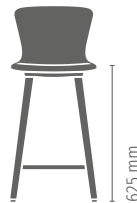

What makes the se:spot stool particularly ingenious is the intermediate “studio” height. The user can sit down and stand up spontaneously – depending on the specific requirements of the meeting. For raised seating – for example, at the high desk – the “bar” version is the right choice. The classic se:spot is suitable for sitting at tables with a standard height.

se:spot

ideal for sitting for longer periods of time at tables with a standard height of approx. 740 mm

Examples of use

- Bistros/canteens
- Lounges
- Meetings
- Home office

se:spot stool “studio”

ideal for a relaxed, supported sitting position at tables with a height of approx. 900 mm