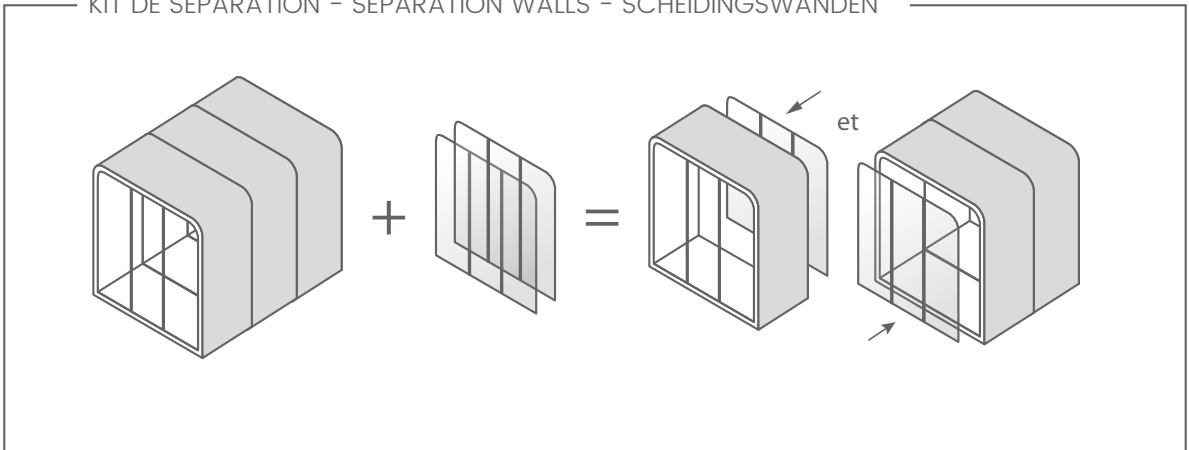

1 pod 6 people with ELOISE H. 73.5 cm circular table and 4 BIP easy chairs⁽¹⁾

⁽¹⁾ For more information, refer to the BIP range product /

CONFIGURATIONS

A telephone booth with integrated table and tablet and TOM stool*

One pod 4 seats with bench with low backrest

*Available from February 2021

AN INNOVATIVE MODULAR POD

SILEN is a unique solution consisting of pods that can be reconfigured at will. The extension kit allows you to increase an existing pod's size. Inversely, the separator kit allows the splitting of multiple adjoined modules into several pods. Wheels concealed within the base mean that the modules are easy to move around. Clever and innovative, **SILEN** pods offer an ideal solution for adapting your open work spaces to your needs.

MODULE D'EXTENSION - EXTENSION MODULE - UITBREIDINGSMODULE

KIT DE SEPARATION - SEPARATION WALLS - SCHEIDINGSWANDEN

Pour plus d'informations, consulter la fiche technique.
Refer to the technical file for further details.
Voor meer informatie consulteer de technische fiche.