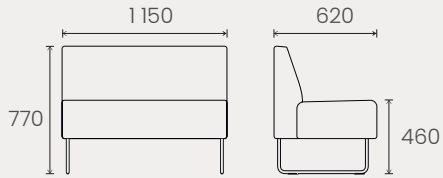

ASSISES – SEATS – ZITMEUBILAIR

Banquette bas dossier 2 personnes
Bench with low backrest 2 people
Zitbank lage rug 2 personen