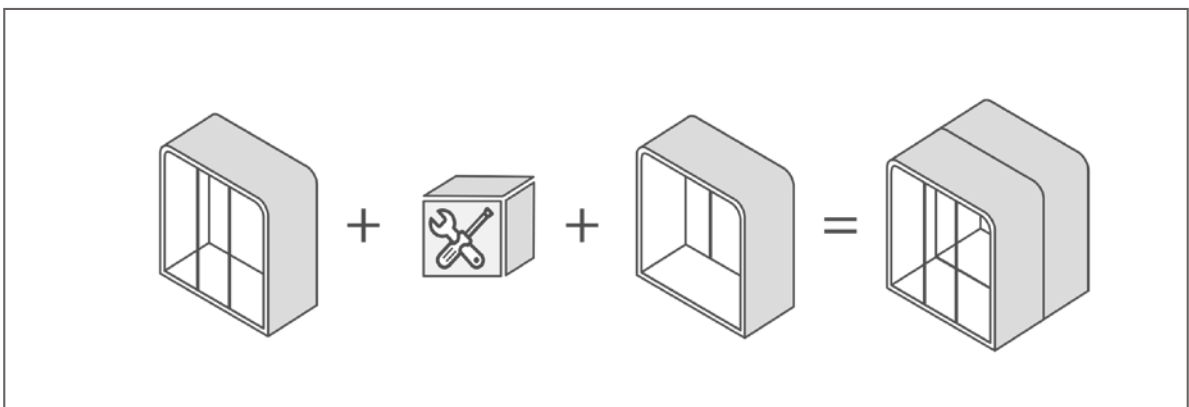

1 pod 6 people with ELOISE H. 73.5 cm circular table and 4 BIP easy chairs⁽¹⁾

⁽¹⁾ For more information, refer to the BIP range product /

CONFIGURATIONS

A telephone booth with integrated table and tablet and TOM stool*

One pod 4 seats with bench with low backrest

*Available from February 2021

AN INNOVATIVE MODULAR POD

SILEN is a unique solution consisting of pods that can be reconfigured at will. The extension kit allows you to increase an existing pod's size. Inversely, the separator kit allows the splitting of multiple adjoined modules into several pods. Wheels concealed within the base mean that the modules are easy to move around. Clever and innovative, **SILEN** pods offer an ideal solution for adapting your open work spaces to your needs.

MODULE D'EXTENSION - EXTENSION MODULE - UITBREIDINGSMODULE

KIT DE SEPARATION - SEPARATION WALLS - SCHEIDINGSWANDEN

Pour plus d'informations, consulter la fiche technique.
Refer to the technical file for further details.
Voor meer informatie consulteer de technische fiche.