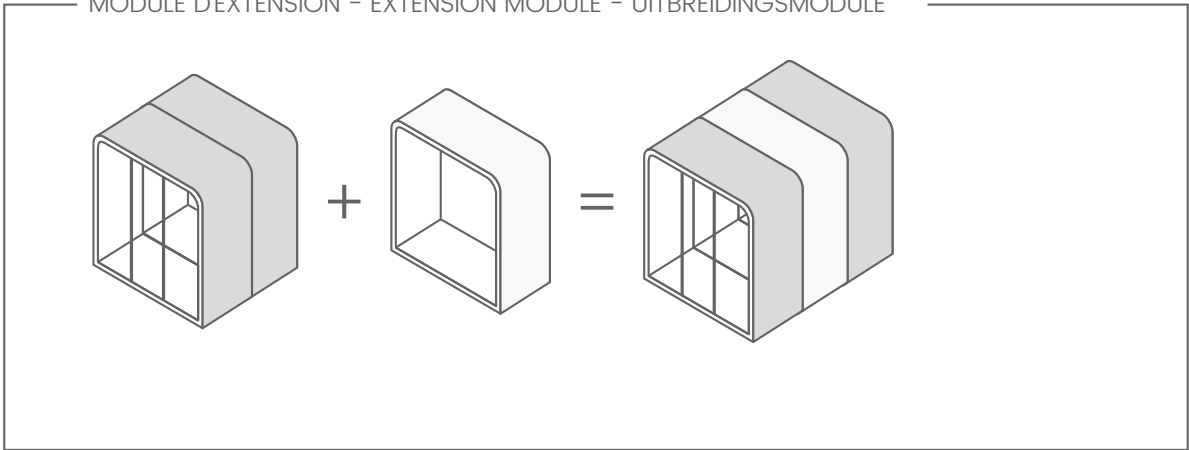

1 pod 6 people with ELOISE H. 73.5 cm circular table and 4 BIP easy chairs⁽¹⁾

⁽¹⁾ For more information, refer to the BIP range product /

CONFIGURATIONS

A telephone booth with integrated table and tablet and TOM stool*

One pod 4 seats with bench with low backrest

*Available from February 2021

AN INNOVATIVE MODULAR POD

SILEN is a unique solution consisting of pods that can be reconfigured at will. The extension kit allows you to increase an existing pod's size. Inversely, the separator kit allows the splitting of multiple adjoined modules into several pods. Wheels concealed within the base mean that the modules are easy to move around. Clever and innovative, **SILEN** pods offer an ideal solution for adapting your open work spaces to your needs.

MODULE D'EXTENSION - EXTENSION MODULE - UITBREIDINGSMODULE

KIT DE SEPARATION - SEPARATION WALLS - SCHEIDINGSWANDEN

Pour plus d'informations, consulter la fiche technique.
Refer to the technical file for further details.
Voor meer informatie consulteer de technische fiche.