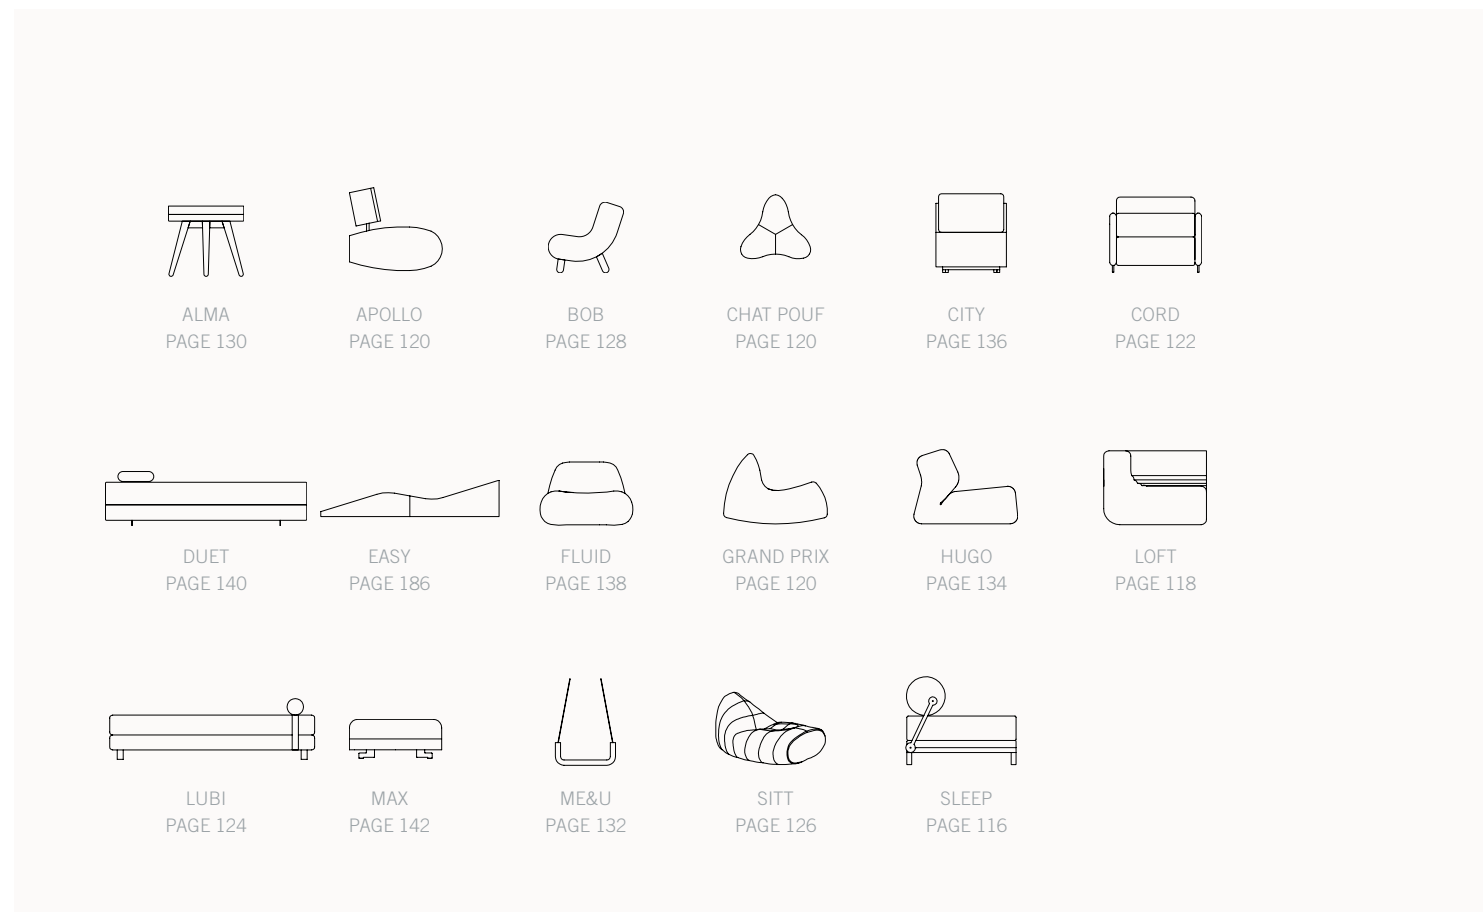

ACTIVE

PLUS

NORDIC

OUTDOOR

FURTHER INFORMATION SEE INDEX, INNER SLEEVE