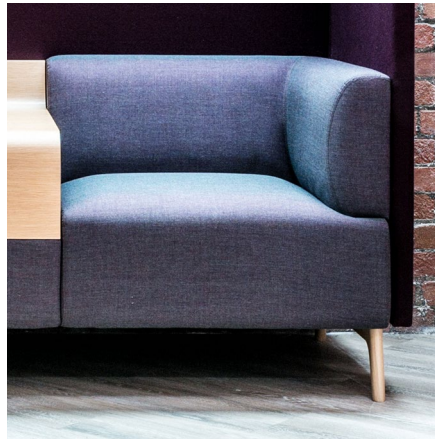

Sprung seats