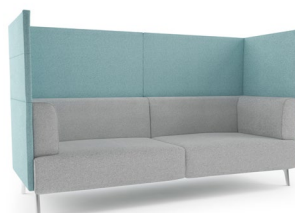

Product Code: STK4
Description: High back 2 seat sofa with black metal, polished aluminium, casters or solid oak legs (upgrade cost applies)

Dimensions	
Height	1,335mm
Width	1,620mm
Depth	810mm
Seat Height	480mm
Weight	85kg