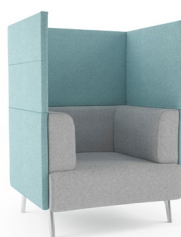

Product Code: STK1
Description: Low back armchair with black metal, polished aluminium, casters, or solid oak legs (upgrade cost applies)

Dimensions	
Height	763mm
Width	980mm
Depth	810mm
Seat Height	480mm
Weight	63kg

Product Code: STK2
Description: High back armchair with black metal, polished aluminium, casters or solid oak legs (upgrade cost applies)

Dimensions	
Height	1,335mm
Width	980mm
Depth	810mm
Seat Height	480mm
Weight	70kg