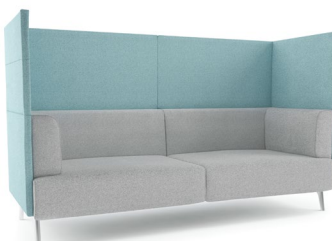

Product Code: STK6
Description: High back 3 seat sofa with black metal, polished aluminium, casters or solid oak legs (upgrade cost applies)

Dimensions	
Height	1,335mm
Width	2,270mm
Depth	810mm
Seat Height	480mm
Weight	137kg

Metal leg

Wood leg

Casters